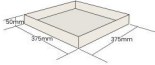

PAINTED BIRCH PLY BOX 375X375X50

SKU: BXPLY37537550 "XXX"

From £34.65 Excl. VAT

- Mitred corners - clean lines
- High finish standard - very smooth
- Birch ply - strong and robust
- Great range of colours - match your designs

Box 375x375x50

All measurements are internal.

375mm

375mm

375mm

375mm

375mm

375mm

PAINTED BIRCH PLY BOX 375X375X50

This classic Painted Birch Ply Box 375x375x50 is ideal as a merchandise display. It is also great as a general desk or kitchen tidy and its range of stains offer flexibility for your design style. It is available in a range of standard sizes.

ADDITIONAL INFORMATION

Dimensions

375 × 375 × 50 mm

Colour

Amberley Grey, Black, Burleigh Cream, Cherington Pink, Frampton Green, Gretton Grey, Kingscote Blue, Nailsworth Blue, Orange, Pink, Sherston Claret, Tetbury Green, Turquoise, White, Yellow