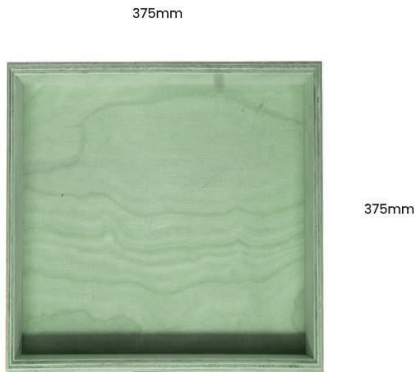

PAINTED BIRCH PLY BOX 375X375X50

SKU: BXPLY37537550 "XXX"

From £34.65 Excl. VAT

- Mitred corners - clean lines
- High finish standard - very smooth
- Birch ply - strong and robust
- Great range of colours - match your designs

Box 375x375x50

All measurements are internal.

375mm

375mm

375mm

375mm

375mm

375mm

PAINTED BIRCH PLY BOX 375X375X50

This classic Painted Birch Ply Box 375x375x50 is ideal as a merchandise display. It is also great as a general desk or kitchen tidy and its range of stains offer flexibility for your design style. It is available in a range of standard sizes.

ADDITIONAL INFORMATION

Dimensions

375 × 375 × 50 mm

Colour

Amberley Grey, Black, Burleigh Cream, Cherington Pink, Frampton Green, Gretton Grey, Kingscote Blue, Nailsworth Blue, Orange, Pink, Sherston Claret, Tetbury Green, Turquoise, White, Yellow