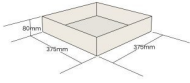

## PAINTED BIRCH PLY BOX 375X375X80

**SKU:** BXPLY37537580 "XXX"

**From £49.67 Excl. VAT**

- Mitred corners - clean lines
- High finish standard - very smooth
- Birch ply - strong and robust
- Great range of colours - to match your tastes

## GALLERY IMAGES

Box 375x375x80

All measurements are external.

375mm

375mm

375mm

375mm

## PAINTED BIRCH PLY BOX 375X375X80

This classic Painted Birch Ply Box 375x375x80 is ideal as a merchandise display. It is also great as a general desk or kitchen tidy and its range of stains offer flexibility for your design style. It is available in a range of standard sizes.

### ADDITIONAL INFORMATION

**Dimensions**

375 × 375 × 80 mm

**Colour**

Amberley Grey, Black, Burleigh Cream, Cherington Pink, Frampton Green, Gretton Grey, Kingscote Blue, Nailsworth Blue, Orange, Pink, Sherston Claret, Tetbury Green, Turquoise, White, Yellow