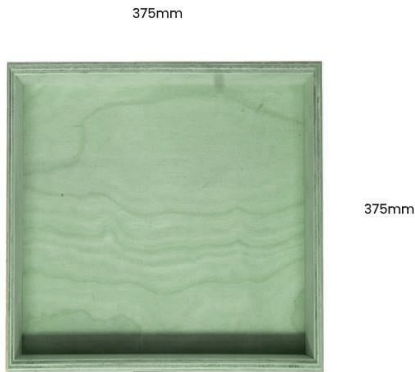

PAINTED BIRCH PLY BOX 375X375X80

SKU: BXPLY37537580 "XXX"

From £49.67 Excl. VAT

- Mitred corners - clean lines
- High finish standard - very smooth
- Birch ply - strong and robust
- Great range of colours - to match your tastes

VARIATIONS

Amberley Grey
Burleigh Cream
Cherington Pink
Frampton Green
Kingscote Blue
Yellow
Nailsworth Blue
Orange
Pink
Sherston Claret
Tetbury Green
Turquoise
Black
Gretton Grey
White

Colour

GALLERY IMAGES

Box 375x375x80

All measurements are external.

375mm

375mm

375mm

375mm

PAINTED BIRCH PLY BOX 375X375X80

This classic Painted Birch Ply Box 375x375x80 is ideal as a merchandise display. It is also great as a general desk or kitchen tidy and its range of stains offer flexibility for your design style. It is available in a range of standard sizes.

ADDITIONAL INFORMATION

Dimensions

375 × 375 × 80 mm

Colour

Amberley Grey, Black, Burleigh Cream, Cherington Pink, Frampton Green, Gretton Grey, Kingscote Blue, Nailsworth Blue, Orange, Pink, Sherston Claret, Tetbury Green, Turquoise, White, Yellow