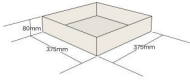

PAINTED BIRCH PLY BOX 375X375X80

SKU: BXPLY37537580 "XXX"

From £49.67 Excl. VAT

- Mitred corners - clean lines
- High finish standard - very smooth
- Birch ply - strong and robust
- Great range of colours - to match your tastes

Box 375x375x80

All measurements are external.

375mm

375mm

375mm

375mm

PAINTED BIRCH PLY BOX 375X375X80

This classic Painted Birch Ply Box 375x375x80 is ideal as a merchandise display. It is also great as a general desk or kitchen tidy and its range of stains offer flexibility for your design style. It is available in a range of standard sizes.

ADDITIONAL INFORMATION

Dimensions

375 × 375 × 80 mm

Colour

Amberley Grey, Black, Burleigh Cream, Cherington Pink, Frampton Green, Gretton Grey, Kingscote Blue, Nailsworth Blue, Orange, Pink, Sherston Claret, Tetbury Green, Turquoise, White, Yellow