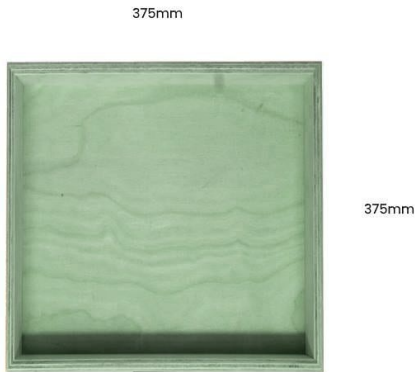

## PAINTED BIRCH PLY BOX 375X375X80

**SKU:** BXPLY37537580 "XXX"

**From £49.67 Excl. VAT**

- Mitred corners - clean lines
- High finish standard - very smooth
- Birch ply - strong and robust
- Great range of colours - to match your tastes

## GALLERY IMAGES

Box 375x375x80

All measurements are external.

375mm

375mm

375mm

375mm

## PAINTED BIRCH PLY BOX 375X375X80

This classic Painted Birch Ply Box 375x375x80 is ideal as a merchandise display. It is also great as a general desk or kitchen tidy and its range of stains offer flexibility for your design style. It is available in a range of standard sizes.

### ADDITIONAL INFORMATION

**Dimensions**

375 × 375 × 80 mm

**Colour**

Amberley Grey, Black, Burleigh Cream, Cherington Pink, Frampton Green, Gretton Grey, Kingscote Blue, Nailsworth Blue, Orange, Pink, Sherston Claret, Tetbury Green, Turquoise, White, Yellow