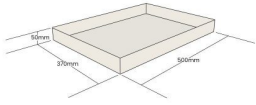

## PAINTED BIRCH PLY BOX 500X370X50

**SKU:** BXPLY50037050 "XXX"

**From £57.17 Excl. VAT**

- Mitred corners - clean lines
- High finish standard - very smooth
- Birch ply - strong and robust

## GALLERY IMAGES

Box RockyRock

All measurements are external

500mm

370mm

500mm

370mm

500mm