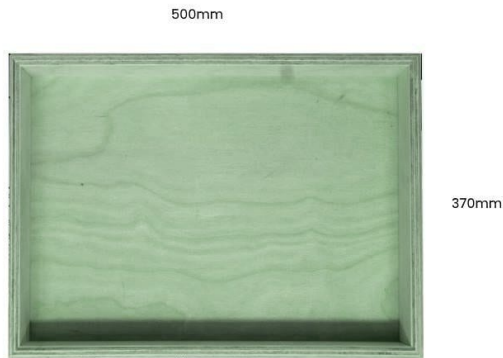

## PAINTED BIRCH PLY BOX 500X370X50

**SKU:** BXPLY50037050 "XXX"

**From £57.17 Excl. VAT**

- Mitred corners - clean lines
- High finish standard - very smooth
- Birch ply - strong and robust

## GALLERY IMAGES

Box RockyRock

All measurements are external

500mm

370mm

500mm

370mm

500mm

370mm

### **ADDITIONAL INFORMATION**

<b>Dimensions</b>	500 × 370 × 50 mm
<b>Colour</b>	Amberley Grey, Black, Burleigh Cream, Cherington Pink, Frampton Green, Gretton Grey, Kingscote Blue, Nailsworth Blue, Orange, Pink, Sherston Claret, Tetbury Green, Turquoise, White, Yellow
<b>Wood</b>	Plywood
<b>Handle</b>	None
<b>Compartments</b>	1 Compartment