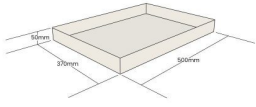

PAINTED BIRCH PLY BOX 500X370X50

SKU: BXPLY50037050 "XXX"

From £57.17 Excl. VAT

- Mitred corners - clean lines
- High finish standard - very smooth
- Birch ply - strong and robust

VARIATIONS

Amberley Grey
Burleigh Cream
Cherington Pink
Frampton Green
Kingscote Blue
Yellow
Nailsworth Blue
Orange
Pink
Sherston Claret
Tetbury Green
Turquoise
Black
Gretton Grey
White

Colour

GALLERY IMAGES

Box RockyRock

All measurements are external

500mm

370mm

500mm

370mm

500mm

370mm

PAINTED BIRCH PLY BOX 500X370X50

This classic Painted Birch Ply Box 500x370x50 is ideal as a merchandise display. It is also great as a general desk or kitchen tidy and its range of stains offer flexibility for your design style. It is available in a range of standard sizes.

ADDITIONAL INFORMATION

Dimensions	500 × 370 × 50 mm
Colour	Amberley Grey, Black, Burleigh Cream, Cherington Pink, Frampton Green, Gretton Grey, Kingscote Blue, Nailsworth Blue, Orange, Pink, Sherston Claret, Tetbury Green, Turquoise, White, Yellow
Wood	Plywood
Handle	None
Compartments	1 Compartment