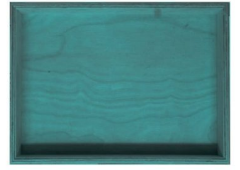

PAINTED BIRCH PLY BOX 500X370X50

SKU: BXPLY50037050 "XXX"

From £57.17 Excl. VAT

- Mitred corners - clean lines
- High finish standard - very smooth
- Birch ply - strong and robust

VARIATIONS

Amberley Grey
Burleigh Cream
Cherington Pink
Frampton Green
Kingscote Blue
Yellow
Nailsworth Blue
Orange
Pink
Sherston Claret
Tetbury Green
Turquoise
Black
Gretton Grey
White

Colour

GALLERY IMAGES

Box RockyRock

All measurements are external

500mm

370mm

500mm

370mm

500mm

370mm

PAINTED BIRCH PLY BOX 500X370X50

This classic Painted Birch Ply Box 500x370x50 is ideal as a merchandise display. It is also great as a general desk or kitchen tidy and its range of stains offer flexibility for your design style. It is available in a range of standard sizes.

The Painted Birch Ply Box has very crisp and clean lines with a higher standard of finish than the rustic box equivalent.

If you have particular size requirements that aren't listed then please do [contact us](#) for a bespoke design