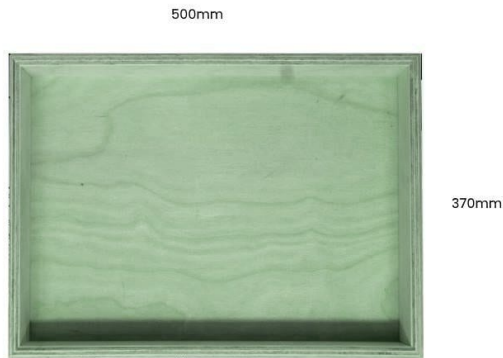

PAINTED BIRCH PLY BOX 500X370X50

SKU: BXPLY50037050 "XXX"

From £57.17 Excl. VAT

- Mitred corners - clean lines
- High finish standard - very smooth
- Birch ply - strong and robust

VARIATIONS

Amberley Grey
Burleigh Cream
Cherington Pink
Frampton Green
Kingscote Blue
Yellow
Nailsworth Blue
Orange
Pink
Sherston Claret
Tetbury Green
Turquoise
Black
Gretton Grey
White

Colour

GALLERY IMAGES

Box RockyRock

All measurements are external

500mm

370mm

500mm

370mm

500mm

370mm

PAINTED BIRCH PLY BOX 500X370X50

This classic Painted Birch Ply Box 500x370x50 is ideal as a merchandise display. It is also great as a general desk or kitchen tidy and its range of stains offer flexibility for your design style. It is available in a range of standard sizes.

ADDITIONAL INFORMATION

Dimensions	500 × 370 × 50 mm
Colour	Amberley Grey, Black, Burleigh Cream, Cherington Pink, Frampton Green, Gretton Grey, Kingscote Blue, Nailsworth Blue, Orange, Pink, Sherston Claret, Tetbury Green, Turquoise, White, Yellow
Wood	Plywood
Handle	None
Compartments	1 Compartment