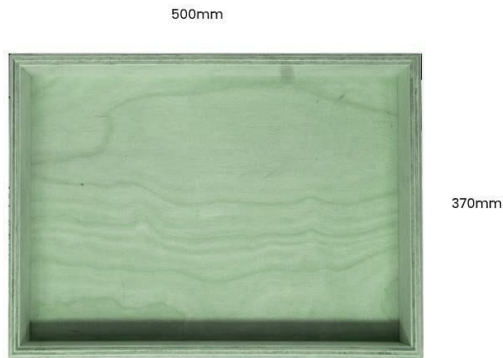

PAINTED BIRCH PLY BOX 500X370X80

SKU: BXPLY50037080 "XXX"

From £60.03 Excl. VAT

- Mitred corners - clean lines
- High finish standard - very smooth
- Birch ply - strong and robust
- Sustainable sources - great ecological credentials

VARIATIONS

Amberley Grey
Burleigh Cream
Cherington Pink
Frampton Green
Kingscote Blue
Yellow
Nailsworth Blue
Orange
Pink
Sherston Claret
Tetbury Green
Turquoise
Black
Gretton Grey
White

Colour

GALLERY IMAGES

Box 500x370x80

All measurements are external

500mm

370mm

500mm

370mm

PAINTED BIRCH PLY BOX 500X370X80

This classic Painted Birch Ply Box 500x370x80 is ideal as a merchandise display. It is also great as a general desk or kitchen tidy and its range of stains offer flexibility for your design style. It is available in a range of standard sizes.

ADDITIONAL INFORMATION

Dimensions	500 × 370 × 80 mm
Colour	Amberley Grey, Black, Burleigh Cream, Cherington Pink, Frampton Green, Gretton Grey, Kingscote Blue, Nailsworth Blue, Orange, Pink, Sherston Claret, Tetbury Green, Turquoise, White, Yellow
Wood	Plywood
Handle	None
Compartments	1 Compartment