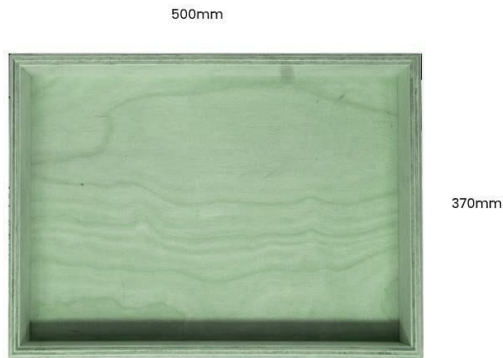

## PAINTED BIRCH PLY BOX 500X370X80

**SKU:** BXPLY50037080 "XXX"

**From £60.03 Excl. VAT**

- Mitred corners - clean lines
- High finish standard - very smooth
- Birch ply - strong and robust
- Sustainable sources - great ecological credentials

## GALLERY IMAGES

Box 500x370x80

All measurements are external

500mm

370mm

500mm

370mm

## **PAINTED BIRCH PLY BOX 500X370X80**

This classic Painted Birch Ply Box 500x370x80 is ideal as a merchandise display. It is also great as a general desk or kitchen tidy and its range of stains offer flexibility for your design style. It is available in a range of standard sizes.

### **ADDITIONAL INFORMATION**

<b>Dimensions</b>	500 × 370 × 80 mm
<b>Colour</b>	Amberley Grey, Black, Burleigh Cream, Cherington Pink, Frampton Green, Gretton Grey, Kingscote Blue, Nailsworth Blue, Orange, Pink, Sherston Claret, Tetbury Green, Turquoise, White, Yellow
<b>Wood</b>	Plywood
<b>Handle</b>	None
<b>Compartments</b>	1 Compartment