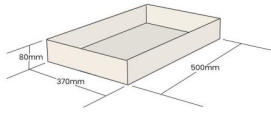

PAINTED BIRCH PLY BOX 500X370X80

SKU: BXPLY50037080 "XXX"

From £60.03 Excl. VAT

- Mitred corners - clean lines
- High finish standard - very smooth
- Birch ply - strong and robust
- Sustainable sources - great ecological credentials

Box 500x370x80

All measurements are external

500mm

370mm

500mm

370mm

PAINTED BIRCH PLY BOX 500X370X80

This classic Painted Birch Ply Box 500x370x80 is ideal as a merchandise display. It is also great as a general desk or kitchen tidy and its range of stains offer flexibility for your design style. It is available in a range of standard sizes.

The Painted Birch Ply Box has very crisp and clean lines with a higher standard of finish than the rustic box equivalent.

If you have particular size requirements that aren't listed then please do [contact us](#) for a bespoke design

ADDITIONAL INFORMATION

Dimensions	500 × 370 × 80 mm
Colour	Amberley Grey, Black, Burleigh Cream, Cherington Pink, Frampton Green, Gretton Grey, Kingscote Blue, Nailsworth Blue, Orange, Pink, Sherston Claret, Tetbury Green, Turquoise, White, Yellow
Wood	Plywood
Handle	None
Compartments	1 Compartment