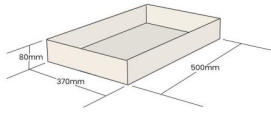

Box 500x370x80