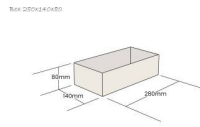

## PAINTED BIRCH PLY TRAY 280X140X80

SKU: N/A

From £39.85 Excl. VAT

- Mitred corners - clean lines
- High painted finish standard - very smooth
- Birch ply - strong and robust
- Hand holds - easy carry

## GALLERY IMAGES

All measurements are external

### **ADDITIONAL INFORMATION**

**Dimensions**

280 × 140 × 80 mm

**Colour**

Amberley Grey, Black, Burleigh Cream, Cherington Pink, Frampton Green, Gretton Grey, Kingscote Blue, Nailsworth Blue, Orange, Pink, Sherston Claret, Tetbury Green, Turquoise, White, Yellow