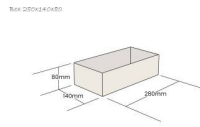

All measurements are external