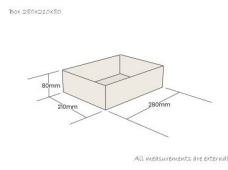

PAINTED BIRCH PLY TRAY 280X210X80

SKU: N/A

From £42.50 Excl. VAT

- Mitred corners - clean lines
- High painted finish standard - very smooth
- Birch ply - strong and robust
- Hand holds - easy carry

VARIATIONS

This colourful Painted Birch Ply Tray 280x210x80 is ideal as a merchandise display. It is also great as a general catering and serving tray and its range of colours offer flexibility for your design style. It is available in a range of standard sizes.

The Ply tray has very crisp and clean lines with a high standard of finish.

If you have particular size requirements that aren't listed below then please do [contact us](#) for a bespoke design

ADDITIONAL INFORMATION