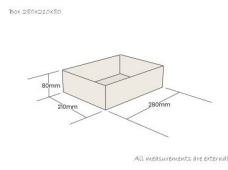

## PAINTED BIRCH PLY TRAY 280X210X80

**SKU:** N/A

**From £42.50 Excl. VAT**

- Mitred corners - clean lines
- High painted finish standard - very smooth
- Birch ply - strong and robust
- Hand holds - easy carry

## PAINTED BIRCH PLY TRAY 280X210X80

This colourful Painted Birch Ply Tray 280x210x80 is ideal as a merchandise display. It is also great as a general catering and serving tray and its range of colours offer flexibility for your design style. It is available in a range of standard sizes.