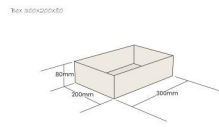

PAINTED BIRCH PLY TRAY 300X200X80

SKU: BXPLYH30020080 "XXX"

From £42.50 Excl. VAT

- Mitred corners - clean lines
- High painted finish standard - very smooth
- Birch ply - strong and robust
- Hand holds - easy carry
- 300mm x 200mm - compact size

All measurements are external

PAINTED BIRCH PLY TRAY 300X200X80

This colourful Painted Birch Ply Tray 300x200x80 is ideal as a merchandise display. It is also great as a general catering or serving tray and its range of colours offer flexibility for your design style. It is available in a range of standard sizes.

The Ply tray has very crisp and clean lines with a high standard of finish.

If you have particular size requirements that aren't listed below then please do [contact us](#) for a bespoke design.

ADDITIONAL INFORMATION