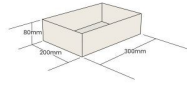

## PAINTED BIRCH PLY TRAY 300X200X80

**SKU:** BXPLYH30020080 "XXX"

**From £42.50 Excl. VAT**

- Mitred corners - clean lines
- High painted finish standard - very smooth
- Birch ply - strong and robust
- Hand holds - easy carry
- 300mm x 200mm - compact size

## GALLERY IMAGES

\*See also 220x280\*

All measurements are external

## PAINTED BIRCH PLY TRAY 300X200X80

This colourful Painted Birch Ply Tray 300x200x80 is ideal as a merchandise display. It is also great as a general catering or serving tray and its range of colours offer flexibility for your design style. It is available in a range of standard sizes.