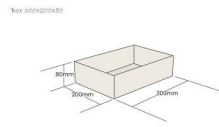

## PAINTED BIRCH PLY TRAY 300X200X80

**SKU:** BXPLYH30020080 "XXX"

**From £42.50 Excl. VAT**

- Mitred corners - clean lines
- High painted finish standard - very smooth
- Birch ply - strong and robust
- Hand holds - easy carry
- 300mm x 200mm - compact size

## GALLERY IMAGES

All measurements are external

## **PAINTED BIRCH PLY TRAY 300X200X80**

This colourful Painted Birch Ply Tray 300x200x80 is ideal as a merchandise display. It is also great as a general catering or serving tray and its range of colours offer flexibility for your design style. It is available in a range of standard sizes.