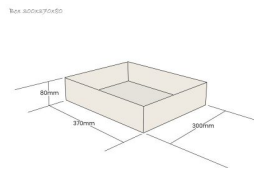

## PAINTED BIRCH PLY TRAY 300X370X80

**SKU:** N/A

**From £45.16 Excl. VAT**

- Mitred corners - clean lines
- High painted finish standard - very smooth
- Birch ply - strong and robust
- Hand holds - easy carry

## GALLERY IMAGES

All measurements are external.

## **PAINTED BIRCH PLY TRAY 300X370X80**

This colourful Painted Birch Ply Tray 300x370x80 is ideal as a merchandise display. It is also great as a general catering and serving tray and its range of colours offer flexibility for your design style. It is available in a range of standard sizes.

### **ADDITIONAL INFORMATION**

<b>Dimensions</b>	370 × 300 × 80 mm
<b>Colour</b>	Amberley Grey, Black, Burleigh Cream, Cherington Pink, Frampton Green, Gretton Grey, Kingscote Blue, Nailsworth Blue, Orange, Pink, Sherston Claret, Tetbury Green, Turquoise, White, Yellow
<b>Wood</b>	Plywood
<b>Compartments</b>	1 Compartment
<b>Finish</b>	Painted