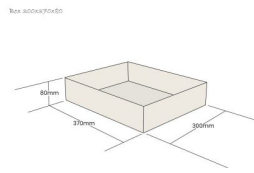

All measurements are external.