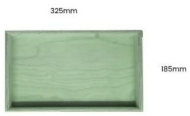

All measurements are external.