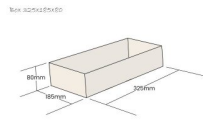

## PAINTED BIRCH PLY TRAY 325X185X80

**SKU:** N/A

**From £45.16 Excl. VAT**

- Mitred corners - clean lines
- High painted finish standard - very smooth
- Birch ply - strong and robust
- Hand holds - easy carry

### GALLERY IMAGES

All measurements are internal.

## PAINTED BIRCH PLY TRAY 325X185X80

This colourful Painted Birch Ply Tray 325x185x80 is ideal as a merchandise display. It is also great as a general catering or serving tray and its range of colours offer flexibility for your design style. It is available in a range of standard sizes.