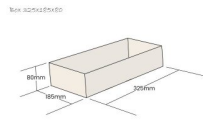

## PAINTED BIRCH PLY TRAY 325X185X80

**SKU:** N/A

**From £45.16 Excl. VAT**

- Mitred corners - clean lines
- High painted finish standard - very smooth
- Birch ply - strong and robust
- Hand holds - easy carry

### GALLERY IMAGES

All measurements are external.

## PAINTED BIRCH PLY TRAY 325X185X80

This colourful Painted Birch Ply Tray 325x185x80 is ideal as a merchandise display. It is also great as a general catering or serving tray and its range of colours offer flexibility for your design style. It is available in a range of standard sizes.