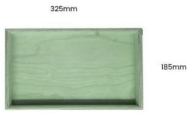

All measurements are internal.