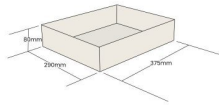

PAINTED BIRCH PLY TRAY 375X290X80

SKU: N/A

From £45.16 Excl. VAT

- Mitred corners - clean lines
- High painted finish standard - very smooth
- Birch ply - strong and robust
- Hand holds - easy carry

VARIATIONS

Amberley Grey
Burleigh Cream
Cherington Pink
Frampton Green
Kingscote Blue
Yellow
Nailsworth Blue
Orange
Pink
Sherston Claret
Tetbury Green
Turquoise
Gretton Grey
White
Black

Colour

GALLERY IMAGES

375mm

290mm

Box size (290x375)

All measurements are typical.

375mm

290mm

375mm

290mm

PAINTED BIRCH PLY TRAY 375X290X80

This colourful Painted Birch Ply Tray 375x290x80 is ideal as a merchandise display. It is also great as a general catering or serving tray and its range of colours offer flexibility for your design style. It is available in a range of standard sizes.

The Ply tray has very crisp and clean lines with a high standard of finish.

If you have particular size requirements that aren't listed below then please do [contact us](#) for a bespoke design.

ADDITIONAL INFORMATION