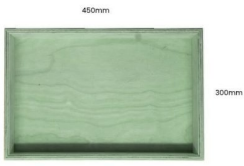

PAINTED BIRCH PLY TRAY 450X300X80

SKU: N/A

From £63.76 Excl. VAT

- Mitred corners - clean lines
- High painted finish standard - very smooth
- Birch ply - strong and robust
- Hand holds - easy carry

VARIATIONS

Amberley Grey
Burleigh Cream
Cherington Pink
Frampton Green
Kingscote Blue
Yellow
Nailsworth Blue
Orange
Pink
Sherston Claret
Tetbury Green
Turquoise
Gretton Grey
White
Black

Colour

GALLERY IMAGES

All measurements are external.

PAINTED BIRCH PLY TRAY 450X300X80

This classic Painted Birch Ply Tray 450x300x80 is ideal as a merchandise display. It is also great as a general desk or kitchen tidy and its range of stains offer flexibility for your design style. It is available in a range of standard sizes.

The Ply tray has very crisp and clean lines with a high standard of finish.

If you have particular size requirements that aren't listed below then please do [contact us](#) for a bespoke design.

ADDITIONAL INFORMATION