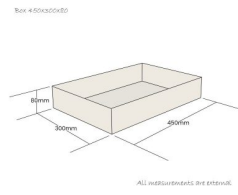

## PAINTED BIRCH PLY TRAY 450X300X80

**SKU:** N/A

**From £63.76 Excl. VAT**

- Mitred corners - clean lines
- High painted finish standard - very smooth
- Birch ply - strong and robust
- Hand holds - easy carry

## PAINTED BIRCH PLY TRAY 450X300X80

This classic Painted Birch Ply Tray 450x300x80 is ideal as a merchandise display. It is also great as a general desk or kitchen tidy and its range of stains offer flexibility for your design style. It is available in a range of standard sizes.

The Ply tray has very crisp and clean lines with a high standard of finish.

If you have particular size requirements that aren't listed below then please do [contact us](#) for a bespoke design.