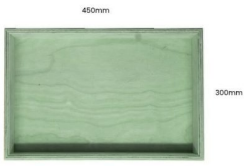

## PAINTED BIRCH PLY TRAY 450X300X80

**SKU:** N/A

**From £63.76 Excl. VAT**

- Mitred corners - clean lines
- High painted finish standard - very smooth
- Birch ply - strong and robust
- Hand holds - easy carry

## VARIATIONS

Amberley Grey  
Burleigh Cream  
Cherington Pink  
Frampton Green  
Kingscote Blue  
Yellow  
Nailsworth Blue  
Orange  
Pink  
Sherston Claret  
Tetbury Green  
Turquoise  
Gretton Grey  
White  
Black

## PAINTED BIRCH PLY TRAY 450X300X80

This classic Painted Birch Ply Tray 450x300x80 is ideal as a merchandise display. It is also great as a general desk or kitchen tidy and its range of stains offer flexibility for your design style. It is available in a range of standard sizes.

The Ply tray has very crisp and clean lines with a high standard of finish.

If you have particular size requirements that aren't listed below then please do [contact us](#) for a bespoke design.