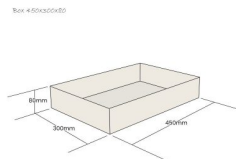

All measurements are external.