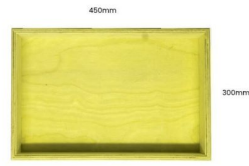

## PAINTED BIRCH PLY TRAY 450X300X80

**SKU:** N/A

**From £63.76 Excl. VAT**

- Mitred corners - clean lines
- High painted finish standard - very smooth
- Birch ply - strong and robust
- Hand holds - easy carry

## VARIATIONS

Amberley Grey  
Burleigh Cream  
Cherington Pink  
Frampton Green  
Kingscote Blue  
Yellow  
Nailsworth Blue  
Orange  
Pink  
Sherston Claret  
Tetbury Green  
Turquoise  
Gretton Grey  
White  
Black

## PAINTED BIRCH PLY TRAY 450X300X80

This classic Painted Birch Ply Tray 450x300x80 is ideal as a merchandise display. It is also great as a general desk or kitchen tidy and its range of stains offer flexibility for your design style. It is available in a range of standard sizes.