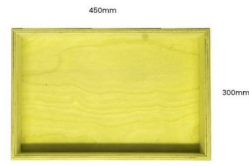

PAINTED BIRCH PLY TRAY 450X300X80

SKU: N/A

From £63.76 Excl. VAT

- Mitred corners - clean lines
- High painted finish standard - very smooth
- Birch ply - strong and robust
- Hand holds - easy carry

VARIATIONS

Amberley Grey
Burleigh Cream
Cherington Pink
Frampton Green
Kingscote Blue
Yellow
Nailsworth Blue
Orange
Pink
Sherston Claret
Tetbury Green
Turquoise
Gretton Grey
White
Black

Colour

GALLERY IMAGES

All measurements are external.

PAINTED BIRCH PLY TRAY 450X300X80

This classic Painted Birch Ply Tray 450x300x80 is ideal as a merchandise display. It is also great as a general desk or kitchen tidy and its range of stains offer flexibility for your design style. It is available in a range of standard sizes.

The Ply tray has very crisp and clean lines with a high standard of finish.

If you have particular size requirements that aren't listed below then please do [contact us](#) for a bespoke design.

ADDITIONAL INFORMATION