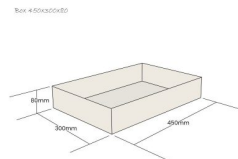

All measurements are external.