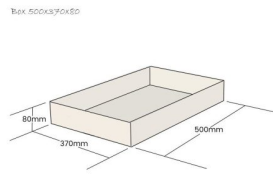

All measurements are external.