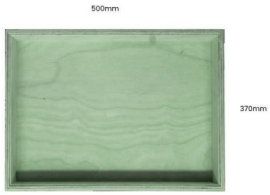

PAINTED BIRCH PLY TRAY 500X370X80

SKU: N/A

From £66.41 Excl. VAT

- Mitred corners - clean lines
- High painted finish standard - very smooth
- Birch ply - strong and robust
- Hand holds - easy carry

VARIATIONS

Amberley Grey
Burleigh Cream
Cherington Pink
Frampton Green
Kingscote Blue
Yellow
Nailsworth Blue
Orange
Pink
Sherston Claret
Tetbury Green
Turquoise
Gretton Grey
White
Black

Colour

GALLERY IMAGES

All measurements are external.

PAINTED BIRCH PLY TRAY 500X370X80

This classic Painted Birch Ply Tray 500x370x80 is ideal as a merchandise display. It is also great as a general desk or kitchen tidy and its range of stains offer flexibility for your design style. It is available in a range of standard.

Dimensions

500 × 370 × 80 mm

Colour

Amberley Grey, Black, Burleigh Cream, Cherington Pink, Frampton Green, Gretton Grey, Kingscote Blue, Nailsworth Blue, Orange, Pink, Sherston Claret, Tetbury Green, Turquoise, White, Yellow