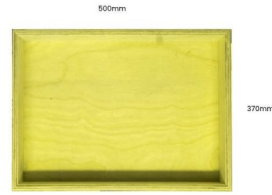

PAINTED BIRCH PLY TRAY 500X370X80

SKU: N/A

From £66.41 Excl. VAT

- Mitred corners - clean lines
- High painted finish standard - very smooth
- Birch ply - strong and robust
- Hand holds - easy carry

VARIATIONS

Amberley Grey
Burleigh Cream
Cherington Pink
Frampton Green
Kingscote Blue
Yellow
Nailsworth Blue
Orange
Pink
Sherston Claret
Tetbury Green
Turquoise
Gretton Grey
White
Black

Colour

GALLERY IMAGES

All measurements are external.

PAINTED BIRCH PLY TRAY 500X370X80

This classic Painted Birch Ply Tray 500x370x80 is ideal as a merchandise display. It is also great as a general desk or kitchen tidy and its range of stains offer flexibility for your design style. It is available in a range of standard.

Dimensions

500 × 370 × 80 mm

Colour

Amberley Grey, Black, Burleigh Cream, Cherington Pink, Frampton Green, Gretton Grey, Kingscote Blue, Nailsworth Blue, Orange, Pink, Sherston Claret, Tetbury Green, Turquoise, White, Yellow