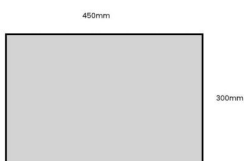

PAINTED BOX 450X300X53

SKU: BXRED45030053 "XXX"

From £18.93 Excl. VAT

- Sustainable Redwood – great ecological credentials
- Lightweight & robust design – for everyday use
- Range of colours – match your surroundings
- Rustic finish – classic look
- 450mm x 300mm - great size

VARIATIONS

Black
Burleigh Cream
Cherington Pink
Frampton Green
Gretton Grey
Kingscote Blue
Nailsworth Blue
Sherston Claret
Tetbury Green
White

Colour

GALLERY IMAGES

PAINTED BOX 450X300X53

This colourful Painted Box 450x300x53 tray is ideal as a merchandise display. It is great as a general desk or kitchen tidy and its range of colours offers flexibility for your design style. It is available in a range of standard sizes.

If you have particular size requirements that aren't listed then please do contact us for a bespoke design.

ADDITIONAL INFORMATION

Dimensions

450 × 300 × 53 mm

Colour

Black, Burleigh Cream, Cherington Pink, Frampton Green, Gretton Grey, Kingscote Blue, Nailsworth Blue, Sherston Claret, Tetbury Green, White