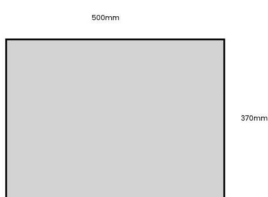

PAINTED BOX 500X370X53

SKU: BXRED50037053 "XXX"

From £27.19 Excl. VAT

- Sustainable Redwood – great ecological credentials
- Lightweight & robust design – for everyday use
- Range of colours – match your surroundings
- Rustic finish – classic look
- 500mm x 370mm - great capacity

VARIATIONS

Black
Burleigh Cream
Cherington Pink
Frampton Green
Gretton Grey
Kingscote Blue
Nailsworth Blue
Sherston Claret
Tetbury Green
White

Colour

GALLERY IMAGES

PAINTED BOX 500X370X53

This colourful Painted Box 500x370x53 tray is ideal as a merchandise display. It is great as a general desk or kitchen tidy and its range of colours offers flexibility for your design style. It is available in a range of standard sizes.

If you have particular size requirements that aren't listed then please do contact us for a bespoke design.

ADDITIONAL INFORMATION

Dimensions

500 × 370 × 53 mm

Colour

Black, Burleigh Cream, Cherington Pink, Frampton Green, Gretton Grey, Kingscote Blue, Nailsworth Blue, Sherston Claret, Tetbury Green, White