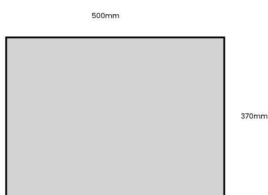

PAINTED BOX 500X370X53

SKU: BXRED50037053 "XXX"

From £27.19 Excl. VAT

- Sustainable Redwood – great ecological credentials
- Lightweight & robust design – for everyday use
- Range of colours – match your surroundings
- Rustic finish – classic look
- 500mm x 370mm - great capacity

VARIATIONS

Black
Burleigh Cream
Cherington Pink
Frampton Green
Gretton Grey
Kingscote Blue
Nailsworth Blue
Sherston Claret
Tetbury Green
White

Colour

GALLERY IMAGES

PAINTED BOX 500X370X53

This colourful Painted Box 500x370x53 tray is ideal as a merchandise display. It is great as a general desk or kitchen tidy and its range of colours offers flexibility for your design style. It is available in a range of standard sizes.

If you have particular size requirements that aren't listed then please do contact us for a bespoke design.

ADDITIONAL INFORMATION

Dimensions

500 × 370 × 53 mm

Colour

Black, Burleigh Cream, Cherington Pink, Frampton Green, Gretton Grey, Kingscote Blue, Nailsworth Blue, Sherston Claret, Tetbury Green, White