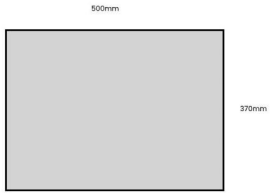

## PAINTED BOX 500X370X80

**SKU:** BXRED50037080 "XXX"

**From £29.80 Excl. VAT**

- FSC Redwood - great ecological credentials
- Robust & lightweight - perfect for everyday use
- Great range of colours - match your style

## **PAINTED BOX 500X370X80**

This colourful Painted Box 500x370x80 tray is ideal as a merchandise display. It is great as a general desk or kitchen tidy and its range of colours offers flexibility for your design style. It is available in a range of jolly colours to suit your environment.

### **ADDITIONAL INFORMATION**

<b>Weight</b>	1.4 kg
<b>Dimensions</b>	500 × 370 × 80 mm
<b>Colour</b>	Amberley Grey, Black, Burleigh Cream, Cherington Pink, Frampton Green, Gretton Grey, Kingscote Blue, Nailsworth Blue, Orange, Pink, Sherston Claret, Tetbury Green, Turquoise, White, Yellow
<b>Wood</b>	Redwood
<b>Finish</b>	Painted
<b>Handle</b>	None