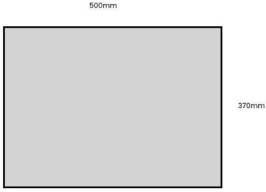

PAINTED BOX 500X370X80

SKU: BXRED50037080 "XXX"

From £29.80 Excl. VAT

- FSC Redwood - great ecological credentials
- Robust & lightweight - perfect for everyday use
- Great range of colours - match your style

PAINTED BOX 500X370X80

This colourful Painted Box 500x370x80 tray is ideal as a merchandise display. It is great as a general desk or kitchen tidy and its range of colours offers flexibility for your design style. It is available in a range of jolly colours to suit your environment.

Robust and lightweight makes it ideal for everyday use.

If you have particular size requirements that aren't listed then please do contact us for a bespoke design.

ADDITIONAL INFORMATION

Weight	1.4 kg
Dimensions	500 × 370 × 80 mm
Colour	Amberley Grey, Black, Burleigh Cream, Cherington Pink, Frampton Green, Gretton Grey, Kingscote Blue, Nailsworth Blue, Orange, Pink, Sherston Claret, Tetbury Green, Turquoise, White, Yellow
Wood	Redwood
Finish	Painted
Handle	None