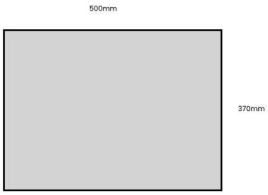

PAINTED BOX 500X370X80

SKU: BXRED50037080 "XXX"

From £29.80 Excl. VAT

- FSC Redwood - great ecological credentials
- Robust & lightweight - perfect for everyday use
- Great range of colours - match your style

PAINTED BOX 500X370X80

This colourful Painted Box 500x370x80 tray is ideal as a merchandise display. It is great as a general desk or kitchen tidy and its range of colours offers flexibility for your design style. It is available in a range of jolly colours to suit your environment.

Robust and lightweight makes it ideal for everyday use.

If you have particular size requirements that aren't listed then please do contact us for a bespoke design.

ADDITIONAL INFORMATION

Weight	1.4 kg
Dimensions	500 × 370 × 80 mm
Colour	Amberley Grey, Black, Burleigh Cream, Cherington Pink, Frampton Green, Gretton Grey, Kingscote Blue, Nailsworth Blue, Orange, Pink, Sherston Claret, Tetbury Green, Turquoise, White, Yellow
Wood	Redwood
Finish	Painted
Handle	None