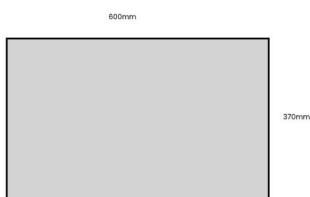

PAINTED BOX 600X370X80

SKU: BXRED60037080 "XXX"

From £35.57 Excl. VAT

- Sustainable Redwood – great ecological credentials
- Lightweight & robust design – for everyday use
- Range of colours – match your surroundings
- 600mm x 370mm – great size
- Rustic finish – classic look

VARIATIONS

Black
Burleigh Cream
Cherington Pink
Frampton Green
Gretton Grey
Kingscote Blue
Nailsworth Blue
Sherston Claret
Tetbury Green
White

Colour

GALLERY IMAGES

PAINTED BOX 600X370X80

This colourful Painted Box 600x370x80 tray is ideal as a merchandise display. It is great as a general desk or kitchen tidy and its range of colours offers flexibility for your design style. It is available in a range of standard sizes.

If you have particular size requirements that aren't listed then please do contact us for a bespoke design.

ADDITIONAL INFORMATION

Dimensions	600 × 370 × 80 mm
Colour	Black, Burleigh Cream, Cherington Pink, Frampton Green, Gretton Grey, Kingscote Blue, Nailsworth Blue, Sherston Claret, Tetbury Green, White
Wood	Redwood
Compartments	1 Compartment
Finish	Painted