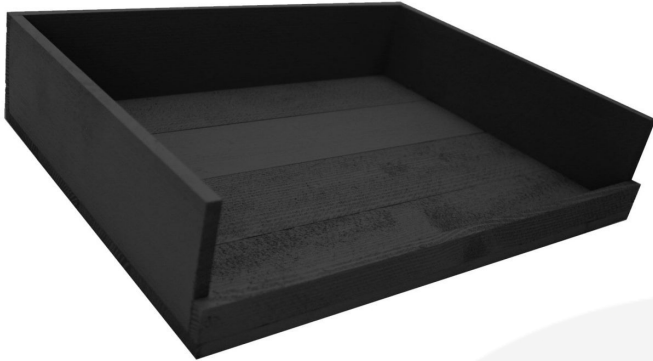

BLACK DROP FRONT TRAY 375X290X80

SKU: BXREDDL37529080BK

£21.44 Excl. VAT

- FSC timber - great ecological credentials
- Stacker option - extra stability when stacking
- Drop side lip - stops contents falling out

BLACK PAINTED DROP FRONT TRAY 375X290X80

Bring some style and colour into your office, home or display counter with this organising/ display system. With a selection beautiful colours this wooden Black Painted Drop Front Tray 375x290x80 helps personalise your workspace. They are ideal as a merchandise display, letter tray or general desk tidy. They perform perfectly well sitting flat on your desk or counter top.

The lip along the drop side is 20mm high. We manufacture these drop long side trays from sustainable timber so you can be sure of its ecological credentials.

ADDITIONAL INFORMATION

Dimensions	375 × 290 × 80 mm
Colour	Black
Wood	Redwood
Assembly	Pre-assembled
Options & Features	Drop Front
Compartments	1 Compartment
Finish	Painted
What it holds	Merchandise, Newspapers, Paperwork