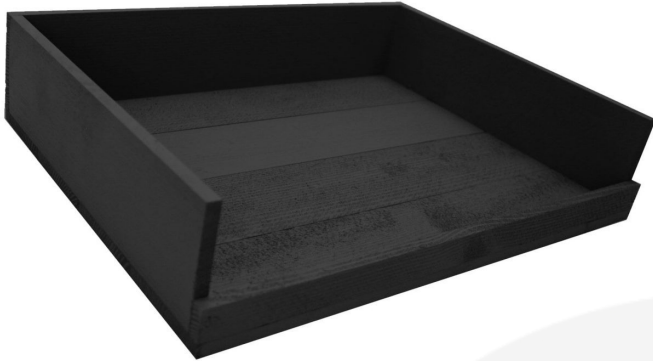

BLACK DROP FRONT TRAY 375X290X80

SKU: BXREDDL37529080BK

£22.73 Excl. VAT

- FSC timber - great ecological credentials
- Stacker option - extra stability when stacking
- Drop side lip - stops contents falling out

BLACK PAINTED DROP FRONT TRAY 375X290X80

Bring some style and colour into your office, home or display counter with this organising/ display system. With a selection beautiful colours this wooden Black Painted Drop Front Tray 375x290x80 helps personalise your workspace. They are ideal as a merchandise display, letter tray or general desk tidy. They perform perfectly well sitting flat on your desk or counter top.

The lip along the drop side is 20mm high. We manufacture these drop long side trays from sustainable timber so you can be sure of its ecological credentials.

ADDITIONAL INFORMATION

Dimensions	375 × 290 × 80 mm
Colour	Black
Wood	Redwood
Assembly	Pre-assembled
Options & Features	Drop Front
Compartments	1 Compartment
Finish	Painted
What it holds	Merchandise, Newspapers, Paperwork