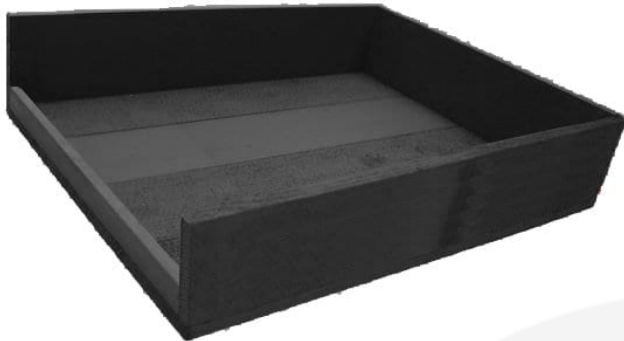

BLACK DROP SIDE TRAY 375X290X80

SKU: BXREDDS37529080BK

£21.44 Excl. VAT

- FSC timber - great ecological credentials
- Stacker option - extra stability when stacking
- Drop side lip - stops contents falling out

BLACK PAINTED DROP SIDE TRAY 375X290X80

Bring some style and colour into your office, home or display counter with this organising/ display system. With a selection beautiful colours this wooden Black Painted Drop Side Tray 375x290x80 helps personalise your workspace. They are ideal as a merchandise display, letter tray or general desk tidy. They perform perfectly well sitting flat on your desk top or counter top.

The lip along the drop side is 20mm high. These drop long side trays are made from sustainable timber so you can be sure of their ecological credentials.

ADDITIONAL INFORMATION

Weight	0.75 kg
Dimensions	375 × 290 × 80 mm
Colour	Black
Wood	Redwood
Finish	Painted
What it holds	Merchandise, Newspapers, Paperwork
Assembly	Pre-assembled
Compartments	1 Compartment