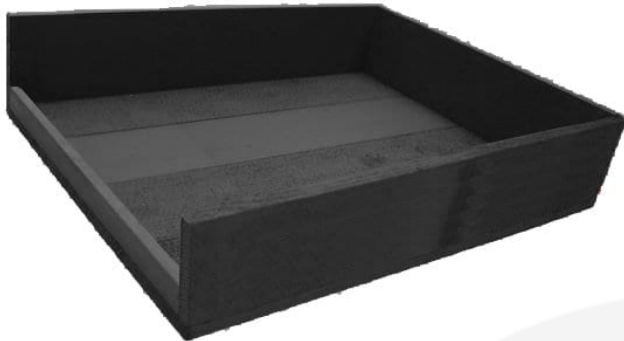

BLACK DROP SIDE TRAY 375X290X80

SKU: BXREDDS37529080BK

£21.44 Excl. VAT

- FSC timber - great ecological credentials
- Stacker option - extra stability when stacking
- Drop side lip - stops contents falling out

BLACK PAINTED DROP SIDE TRAY 375X290X80

Bring some style and colour into your office, home or display counter with this organising/ display system. With a selection beautiful colours this wooden Black Painted Drop Side Tray 375x290x80 helps personalise your workspace. They are ideal as a merchandise display, letter tray or general desk tidy. They perform perfectly well sitting flat on your desk top or counter top.

The lip along the drop side is 20mm high. These drop long side trays are made from sustainable timber so you can be sure of their ecological credentials.

ADDITIONAL INFORMATION

Weight	0.75 kg
Dimensions	375 x 290 x 80 mm
Colour	Black
Wood	Redwood
Finish	Painted
What it holds	Merchandise, Newspapers, Paperwork
Assembly	Pre-assembled
Compartments	1 Compartment