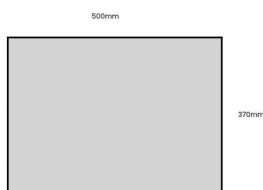

PAINTED SLATTED TRAY 500X370X80

SKU: BXREDH50037080 "XXX"

From £36.24 Excl. VAT

- Sustainable Redwood - great ecological credentials
- Integrated handles - easy carry
- Lightweight & robust design - for everyday use
- Range of colours - match your surroundings
- 500mm x 370mm - great size
- Rustic finish - classic look

VARIATIONS

Black
Burleigh Cream
Cherington Pink
Frampton Green
Gretton Grey
Kingscote Blue
Nailsworth Blue
Sherston Claret
Tetbury Green
White

Colour

GALLERY IMAGES

PAINTED SLATTED TRAY 500X370X80

This colourful Painted Slatted Tray 500x370x80 is ideal as a merchandise display. It is great as a general serving tray and its range of colours offers flexibility for your design style. It is available in a range of standard sizes.

It also available as a classic [stained rustic tray](#).

If you have particular size requirements that aren't listed then please do contact us for a bespoke design

ADDITIONAL INFORMATION

Dimensions	500 × 370 × 80 mm
Colour	Black, Burleigh Cream, Cherington Pink, Frampton Green, Gretton Grey, Kingscote Blue, Nailsworth Blue, Sherston Claret, Tetbury Green, White
Wood	Redwood
Compartments	1 Compartment
Finish	Painted