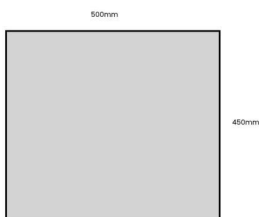

PAINTED SLATTED TRAY 500X450X80

SKU: BXREDH50045080 "XXX"

From £39.15 Excl. VAT

- Sustainable Redwood – great ecological credentials
- Integrated handles – easy carry
- Lightweight & robust design – for everyday use
- Range of colours – match your surroundings
- 500mm x 450mm – great size
- Rustic finish – classic look

VARIATIONS

Tetbury Green
White
Black
Burleigh Cream
Cherington Pink
Frampton Green
Gretton Grey
Kingscote Blue
Nailsworth Blue
Sherston Claret

Colour

GALLERY IMAGES

PAINTED SLATTED TRAY 500X450X80

This colourful Painted Slatted Tray 500x450x80 is ideal as a merchandise display. It is great as a general serving tray and its range of colours offers flexibility for your design style. It is available in a range of standard sizes.

It also available as a classic [stained rustic tray](#).

If you have particular size requirements that aren't listed then please do contact us for a bespoke design

ADDITIONAL INFORMATION

Dimensions	500 × 450 × 80 mm
Colour	Black, Burleigh Cream, Cherington Pink, Frampton Green, Gretton Grey, Kingscote Blue, Nailsworth Blue, Sherston Claret, Tetbury Green, White
Wood	Redwood
Compartments	1 Compartment
Finish	Printed