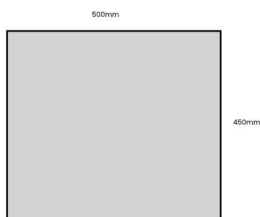

PAINTED SLATTED TRAY 500X450X80

SKU: BXREDH50045080 "XXX"

From £39.15 Excl. VAT

- Sustainable Redwood – great ecological credentials
- Integrated handles – easy carry
- Lightweight & robust design – for everyday use
- Range of colours – match your surroundings
- 500mm x 450mm – great size
- Rustic finish – classic look

VARIATIONS

Tetbury Green
White
Black
Burleigh Cream
Cherington Pink
Frampton Green
Gretton Grey
Kingscote Blue
Nailsworth Blue
Sherston Claret

Colour

GALLERY IMAGES

PAINTED SLATTED TRAY 500X450X80

This colourful Painted Slatted Tray 500x450x80 is ideal as a merchandise display. It is great as a general serving tray and its range of colours offers flexibility for your design style. It is available in a range of standard sizes.

It also available as a classic [stained rustic tray](#).

If you have particular size requirements that aren't listed then please do contact us for a bespoke design

ADDITIONAL INFORMATION

Dimensions

500 × 450 × 80 mm