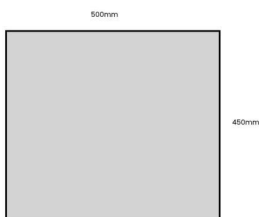

PAINTED SLATTED TRAY 500X450X80

SKU: BXREDH50045080 "XXX"

From £39.15 Excl. VAT

- Sustainable Redwood – great ecological credentials
- Integrated handles – easy carry
- Lightweight & robust design – for everyday use
- Range of colours – match your surroundings
- 500mm x 450mm – great size
- Rustic finish – classic look

VARIATIONS

Tetbury Green
White
Black
Burleigh Cream
Cherington Pink
Frampton Green
Gretton Grey
Kingscote Blue
Nailsworth Blue
Sherston Claret

Colour

GALLERY IMAGES

PAINTED SLATTED TRAY 500X450X80

This colourful Painted Slatted Tray 500x450x80 is ideal as a merchandise display. It is great as a general serving tray and its range of colours offers flexibility for your design style. It is available in a range of standard sizes.

It also available as a classic [stained rustic tray](#).

If you have particular size requirements that aren't listed then please do contact us for a bespoke design

ADDITIONAL INFORMATION

Dimensions

500 × 450 × 80 mm