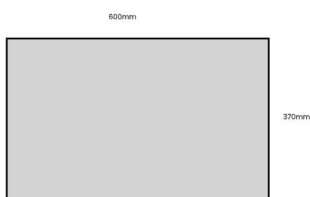

PAINTED SLATTED TRAY 600X370X80

SKU: BXREDH60037080 "XXX"

From £43.84 Excl. VAT

- Sustainable Redwood – great ecological credentials
- Lightweight & robust design – for everyday use
- Range of colours – match your surroundings
- Rustic finish – classic look
- 600mm x 370mm - great size

VARIATIONS

Tetbury Green
White
Black
Kingscote Blue
Nailsworth Blue
Sherston Claret
Burleigh Cream
Cherington Pink
Frampton Green
Gretton Grey

Colour

GALLERY IMAGES

PAINTED SLATTED TRAY 600X370X80

This colourful Painted Slatted Tray 600x370x80 is ideal as a merchandise display. It is great as a general serving tray and its range of colours offers flexibility for your design style. It is available in a range of standard sizes.

It also available as a classic [stained rustic tray](#).

If you have particular size requirements that aren't listed then please do contact us for a bespoke design

ADDITIONAL INFORMATION

Dimensions

600 × 370 × 80 mm