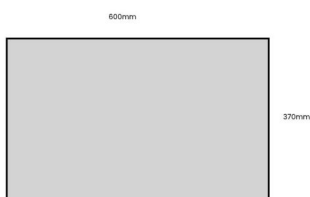

## PAINTED SLATTED TRAY 600X370X80

**SKU:** BXREDH60037080 "XXX"

**From £43.84 Excl. VAT**

- Sustainable Redwood – great ecological credentials
- Lightweight & robust design – for everyday use
- Range of colours – match your surroundings
- Rustic finish – classic look
- 600mm x 370mm - great size

## PAINTED SLATTED TRAY 600X370X80

This colourful Painted Slatted Tray 600x370x80 is ideal as a merchandise display. It is great as a general serving tray and its range of colours offers flexibility for your design style. It is available in a range of standard sizes.

### ADDITIONAL INFORMATION

**Dimensions**

600 × 370 × 80 mm

**Colour**

Black, Burleigh Cream, Cherington Pink, Frampton Green, Gretton Grey, Kingscote Blue, Nailsworth Blue, Sherston Claret, Tetbury Green, White