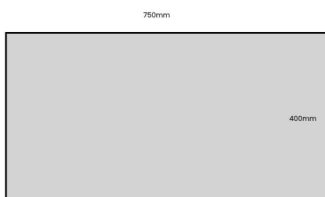

PAINTED SLATTED TRAY 750X400X80

SKU: BXREDH75040080 "XXX"

From £49.68 Excl. VAT

- Sustainable Redwood – great ecological credentials
- Integrated handles – easy carry
- Lightweight & robust design – for everyday use
- Range of colours – match your surroundings
- 750mm x 400mm – massive size
- Rustic finish – classic look

VARIATIONS

Tetbury Green
White
Black
Kingscote Blue
Nailsworth Blue
Sherston Claret
Burleigh Cream
Cherington Pink
Frampton Green
Gretton Grey

Colour

GALLERY IMAGES

PAINTED SLATTED TRAY 750X400X80

This colourful Painted Slatted Tray 750x400x80 is ideal as a merchandise display. It is great as a general serving tray and its range of colours offers flexibility for your design style. It is available in a range of standard sizes.

It also available as a classic [stained rustic tray](#).

If you have particular size requirements that aren't listed then please do contact us for a bespoke design

ADDITIONAL INFORMATION

Dimensions	750 × 400 × 80 mm
Colour	Black, Burleigh Cream, Cherington Pink, Frampton Green, Gretton Grey, Kingscote Blue, Nailsworth Blue, Sherston Claret, Tetbury Green, White
Wood	Redwood
Compartments	1 Compartment
Finish	Painted