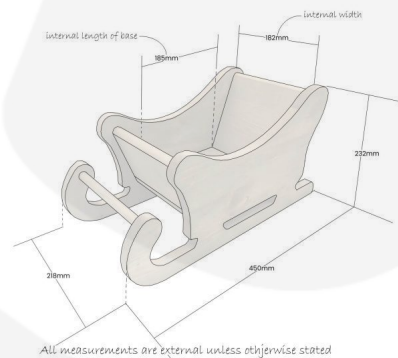

PERSONALISED NATURAL SANTA SLEIGH 450X220X230

SKU: SL450220230NAT

£60.64 Excl. VAT

- Ideal stocking filler or stocking holder
- Festive table centre - perfect for your cheese & wine
- Great display product - for shops, cafe & restaurants
- Customisable - make it the perfect Christmas gift

GALLERY IMAGES

Pine Christmas Sleigh | 450x218x232

PERSONALISED NATURAL SANTA SLEIGH 450X220X230

Christmas has always been a magical time for children and what better way than to usher in the festivities with this Personalised Natural Santa Sleigh. Santa's Sleigh is synonymous with the magic of Christmas and will light up any child's eyes.

This Natural Sleigh can be very useful over the festive season from a table centre containing cheese and wine through to a stocking holder after Father Christmas has visited on Christmas Eve. It can sit under the tree holding presents or be a present in itself.

ADDITIONAL INFORMATION

Dimensions	450 × 220 × 230 mm
Finish	Unfinished
Colour	Natural
Mobility	Static