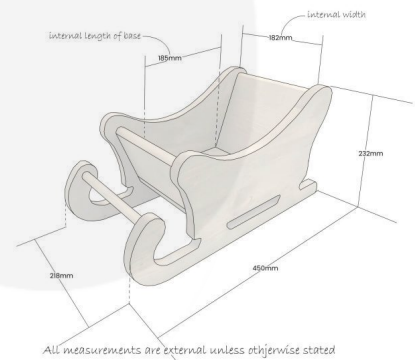

PERSONALISED RUSTIC BROWN SANTA SLEIGH 450X220X230

SKU: SL450220230RB

£60.64 Excl. VAT

- Ideal stocking filler or stocking holder
- Festive table centre – perfect for your cheese & wine
- Great display product – for shops, cafe & restaurants
- Customisable – make it the perfect Christmas gift

GALLERY IMAGES

Pine Christmas Sleigh | 450x218x232

PERSONALISED RUSTIC BROWN SANTA SLEIGH 450X220X230

Christmas has always been a magical time for children and what better way than to usher in the festivities with this Personalised Rustic Brown Santa Sleigh. Santa's Sleigh is synonymous with the magic of Christmas and will light up any child's eyes.

This Rustic Brown Sleigh can be very useful over the festive season from a table centre containing cheese and wine through to a stocking holder after Father Christmas has visited on Christmas Eve. It can sit under the tree holding presents or be a present in itself.

Dimensions	450 × 220 × 230 mm
Finish	Stained, Lacquered
Wood	Pine
Colour	Rustic Brown
Mobility	Static
Compartments	1 Compartment