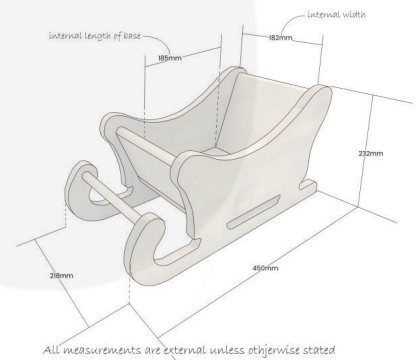

## PERSONALISED RUSTIC BROWN SANTA SLEIGH 450X220X230

**SKU:** SL450220230RB

**£60.64 Excl. VAT**

- Ideal stocking filler or stocking holder
- Festive table centre – perfect for your cheese & wine
- Great display product – for shops, cafe & restaurants
- Customisable – make it the perfect Christmas gift

### GALLERY IMAGES

Pine Christmas Sleigh | 450x218x232

This Rustic Brown Sleigh can be very useful over the festive season from a table centre containing cheese and wine through to a stocking holder after Father Christmas has visited on Christmas Eve. It can sit under the tree holding presents or be a present in itself.

### **ADDITIONAL INFORMATION**

<b>Dimensions</b>	450 × 220 × 230 mm
<b>Finish</b>	Stained, Lacquered
<b>Wood</b>	Pine
<b>Colour</b>	Rustic Brown
<b>Mobility</b>	Static
<b>Compartments</b>	1 Compartment