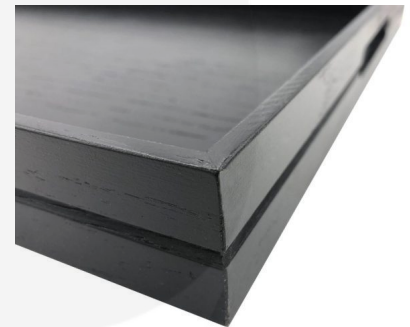

## **RIBBED BLACK OAK HANDLE TRAY 700X700X40**

**SKU:** BXOAKHR70070040BK

**£127.27 Excl. VAT**

- Highest quality finish - for high end presentation
- Solid oak - very robust for continuous use
- Ribbed finish - for a look with character

## **RIBBED BLACK OAK HANDLE TRAY 700X700X40**

The Ribbed Black Oak Handle Tray 700x700x40 is high quality stand alone ribbed oak cut out handle tray. Built from 13mm sustainable oak this is not a only a beautiful but very robust product. It is beautifully finished in classic black with a ribbed stylish design.

### **ADDITIONAL INFORMATION**

<b>Dimensions</b>	700 × 700 × 40 mm
<b>Wood</b>	Oak
<b>Colour</b>	Black
<b>Handle</b>	Integrated
<b>Options &amp; Features</b>	Ribbed Styling
<b>Compartments</b>	1 Compartment
<b>Finish</b>	Painted