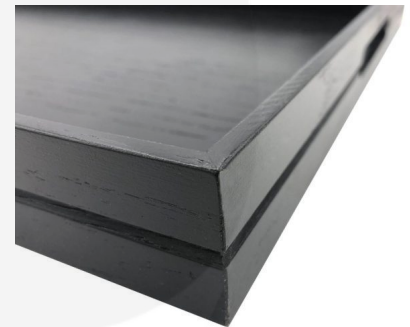

RIBBED BLACK OAK HANDLE TRAY 700X700X40

SKU: BXOAKHR70070040BK

£120.07 Excl. VAT

- Highest quality finish - for high end presentation
- Solid oak - very robust for continuous use
- Ribbed finish - for a look with character

GALLERY IMAGES

RIBBED BLACK OAK HANDLE TRAY 700X700X40

The Ribbed Black Oak Handle Tray 700x700x40 is high quality stand alone ribbed oak cut out handle tray. Built from 13mm sustainable oak this is not a only a beautiful but very robust product. It is beautifully finished in classic black with a ribbed stylish design.

ADDITIONAL INFORMATION

Dimensions	700 × 700 × 40 mm
Wood	Oak
Colour	Black
Handle	Integrated
Options & Features	Ribbed Styling
Compartments	1 Compartment
Finish	Painted