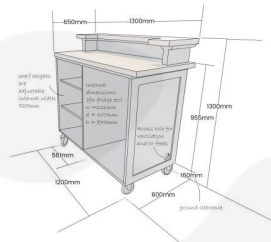

The Rodborough mobile bar 1300x650x1300