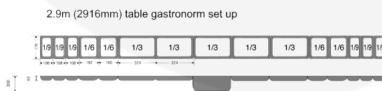

7.5FT RUSTIC AL FRESCO TABLE

SKU: RAFT7.5FT1M-RB-EXTLAC

£2,312.31 Excl. VAT

- 7.5ft length - for large parties
- Exterior lacquer - perfect for outdoor dining and barbeques
- FSC redwood - great ecological credentials

GALLERY IMAGES

7.5FT RUSTIC AL FRESCO TABLE

Welcome to our classic 7.5ft Rustic Al Fresco Dining Table. The 7.5ft Al Fresco Table represents the height of sociability. From mid summer outdoor dining to more casual barbecues this table is specifically designed for the social occasion. You would be the host with most with this ultimate party table or simply relax and focus on the socialising with everything at hand.

The Rustic Al Fresco Table is built from solid kiln dried FSC redwood. The table stands at 745mm high and the table top measures 930mm wide and a solid 70mm thick. It is designed to fit standard gastronorms. It is available in 2 further sizes:

An indoor version is available in the form of the [7.5ft Rustic Dining Table](#)

ADDITIONAL INFORMATION

Dimensions	2.3 × 930 × 745 mm
Length	2.3m (~7.5ft)
Wood	Redwood
Assembly	Pre-assembled
Colour	Rustic Brown
Finish	Stained, Lacquered
What it holds	Gastronorms
Location	Floor Standing