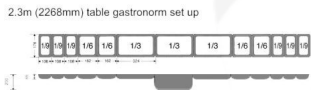

7.5FT RUSTIC AL FRESCO TABLE

SKU: RAFT7.5FT1M-RB-EXTLAC

£2,312.31 Excl. VAT

- 7.5ft length - for large parties
- Exterior lacquer - perfect for outdoor dining and barbeques
- FSC redwood - great ecological credentials

GALLERY IMAGES

7.5FT RUSTIC AL FRESCO TABLE

Welcome to our classic 7.5ft Rustic Al Fresco Dining Table. The 7.5ft Al Fresco Table represents the height of sociability. From mid summer outdoor dining to more casual barbecues this table is specifically designed for the social occasion. You would be the host with most with this ultimate party table or simply relax and focus on the socialising with everything at hand.

The Rustic Al Fresco Table is built from solid kiln dried FSC redwood. The table stands at 745mm high and the table top measures 930mm wide and a solid 70mm thick. It is designed to fit standard gastronorms. It is available in 2 further sizes:

An indoor version is available in the form of the [7.5ft Rustic Dining Table](#)

ADDITIONAL INFORMATION

Dimensions	2.3 × 930 × 745 mm
Length	2.3m (~7.5ft)
Wood	Redwood
Assembly	Pre-assembled
Colour	Rustic Brown
Finish	Stained, Lacquered
What it holds	Gastronorms
Location	Floor Standing