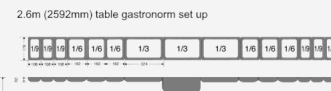

7.5FT RUSTIC AL FRESCO TABLE

SKU: RAFT7.5FT1M-RB-EXTLAC

£2,312.31 Excl. VAT

- 7.5ft length - for large parties
- Exterior lacquer - perfect for outdoor dining and barbeques
- FSC redwood - great ecological credentials

GALLERY IMAGES

7.5FT RUSTIC AL FRESCO TABLE

Welcome to our classic 7.5ft Rustic Al Fresco Dining Table. The 7.5ft Al Fresco Table represents the height of sociability. From mid summer outdoor dining to more casual barbecues this table is specifically designed for the social occasion. You would be the host with most with this ultimate party table or simply relax and focus on the socialising with everything at hand.

The Rustic Al Fresco Table is built from solid kiln dried FSC redwood. The table stands at 745mm high and the table top measures 930mm wide and a solid 70mm thick. It is designed to fit standard gastronorms. It is available in 2 further sizes:

An indoor version is available in the form of the [7.5ft Rustic Dining Table](#)

ADDITIONAL INFORMATION

Dimensions	2.3 × 930 × 745 mm
Length	2.3m (~7.5ft)
Wood	Redwood
Assembly	Pre-assembled
Colour	Rustic Brown
Finish	Stained, Lacquered
What it holds	Gastronorms
Location	Floor Standing