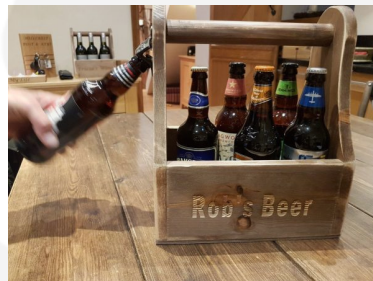

PERSONALISED RUSTIC BEER CADDY 285X200X340

SKU: BCPINP285200340RWE

£33.33 Excl. VAT

- **FREE ENGRAVING**
- Personalise your beer caddy - what will yours say?
- Attached opener - perfect for beer lovers everywhere
- Sturdy design - can take the knocks and bumps at the party
- Great capacity - can hold up to 6 large bottles
- Quality Rustic look - add a touch of class

GALLERY IMAGES

PERSONALISED RUSTIC BEER CADDY 285X200X340

This Personalised rustic beer caddy complete with bottle opener holds six beers. The Robust wooden drinks buddy, aka beer caddy or beer tote, is great as a beer trug or carry to keep your precious cargo safe and sound. This high quality wooden beer carrier is perfect for garden and dinner parties.

This beverage caddy is built to last!

For wine lovers there is a [rustic wine caddy](#) which might be right up your street

ADDITIONAL INFORMATION

Weight	1.8 kg
Dimensions	285 × 200 × 340 mm
Wood	Pine
Options & Features	Bottle Opener, Customisable
Handle	Integrated
Assembly	Pre-assembled
Capacity	6 Bottles
Compartments	1 Compartment
Finish	Stained, Weathered, Lacquered
Colour	Rustic Brown
Additional Material	Metal