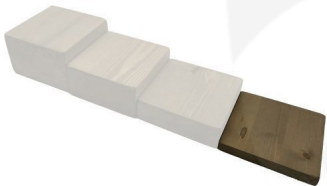

RUSTIC BLOCK RISER 145X145X18

SKU: RBPIN14514518RB

£12.97 Excl. VAT

GALLERY IMAGES

RUSTIC BLOCK RISER 145X145X18

This Rustic Block Riser 145x145x18 is the lowest of a [set of 4 rustic block risers](#). Made in pine and in a rustic brown finish these risers are great for displaying merchandise.

ADDITIONAL INFORMATION

Dimensions	145 × 145 × 18 mm
Wood	Pine
Finish	Stained
Colour	Rustic Brown