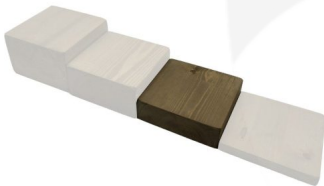

RUSTIC BLOCK RISER 145X145X45

SKU: RBPIN14514545RB

£18.81 Excl. VAT

- Solid block riser - great for displaying merchandise
- FSC timber - great ecological credentials
- Rustic brown - a classic look

GALLERY IMAGES

RUSTIC BLOCK RISER 145X145X45

This Rustic Block Riser 145x145x45 is the 2nd lowest of a [set of 4 rustic block risers](#). Made in pine and finished in rustic brown these risers are great for displaying merchandise.

ADDITIONAL INFORMATION

Dimensions	145 × 145 × 45 mm
Wood	Pine
Finish	Stained
Colour	Rustic Brown
Location	Counter Top