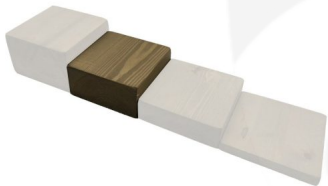

**RUSTIC BLOCK RISER 145X145X70**

**SKU:** RBPIN14514570RB

**£20.22 Excl. VAT**

---

**GALLERY IMAGES**

## RUSTIC BLOCK RISER 145X145X70

This Rustic Block Riser 145x145x70 is the 2nd highest of a [set of 4 rustic block risers](#). Made in pine and finished in rustic brown these risers are great for displaying merchandise.

### ADDITIONAL INFORMATION

<b>Dimensions</b>	145 × 145 × 18 mm
<b>Wood</b>	Pine
<b>Finish</b>	Stained
<b>Colour</b>	Rustic Brown