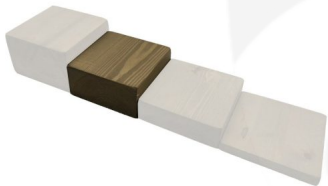

RUSTIC BLOCK RISER 145X145X70

SKU: RBPIN14514570RB

£20.22 Excl. VAT

GALLERY IMAGES

RUSTIC BLOCK RISER 145X145X70

This Rustic Block Riser 145x145x70 is the 2nd highest of a [set of 4 rustic block risers](#). Made in pine and finished in rustic brown these risers are great for displaying merchandise.

ADDITIONAL INFORMATION

Dimensions	145 × 145 × 18 mm
Wood	Pine
Finish	Stained
Colour	Rustic Brown