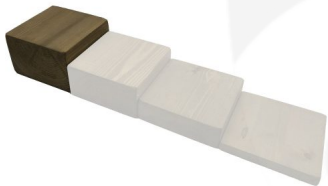

RUSTIC BLOCK RISER 145X145X95

SKU: RBPIN14514595RB

£23.51 Excl. VAT

GALLERY IMAGES

RUSTIC BLOCK RISER 145X145X95

This Rustic Block Riser 145x145x95 is the highest of a [set of 4 rustic block risers](#). Made in pine and finished in rustic brown these risers are great for displaying merchandise.

ADDITIONAL INFORMATION

Dimensions	145 × 145 × 95 mm
Wood	Pine
Finish	Stained
Colour	Rustic Brown