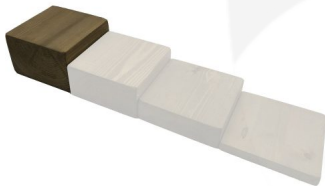

RUSTIC BLOCK RISER 145X145X95

SKU: RBPIN14514595RB

£23.51 Excl. VAT

GALLERY IMAGES

RUSTIC BLOCK RISER 145X145X95

This Rustic Block Riser 145x145x95 is the highest of a [set of 4 rustic block risers](#). Made in pine and finished in rustic brown these risers are great for displaying merchandise.

ADDITIONAL INFORMATION

Dimensions	145 × 145 × 95 mm
Wood	Pine
Finish	Stained
Colour	Rustic Brown