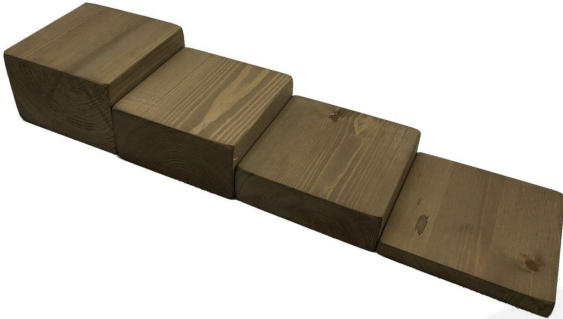

## RUSTIC PINE 4XBLOCK RISER SET 145X145

**SKU:** RBPINSETRB

**£70.05 Excl. VAT**

- FSC timber - great ecological credentials
- Component parts - arrange as you see fit
- Rustic brown - a classic look

## RUSTIC BLOCK RISER SET

The Rustic Block Riser Set is made up of the 4 different rustic block risers:

- [Rustic Block Riser 145x145x95](#)
- [Rustic Block Riser 145x145x70](#)
- [Rustic Block Riser 145x145x45](#)
- [Rustic Block Riser 145x145x18](#)

The different sizes allow you to build an attractive rising display. They are incredibly versatile and available in a selection of rustic finishes.

## ADDITIONAL INFORMATION

<b>Weight</b>	2.47 kg
<b>Wood</b>	Pine
<b>Finish</b>	Stained
<b>Colour</b>	Rustic Brown
<b>Options &amp; Features</b>	Sets & Multipacks