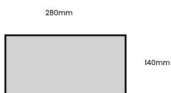

Colour

GALLERY IMAGES