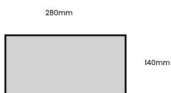

RUSTIC BOX 280X140X53

SKU: BXRED28014053 "XXX"

From £15.25 Excl. VAT

- Sturdy Design - for everyday use
- Sustainable timber - great ecological credentials
- Made in the UK - low carbon footprint

VARIATIONS

Dark Brown
Natural
Rustic Brown

Colour

GALLERY IMAGES

RUSTIC BOX 280X140X53

This classic Rustic Box 280x140x53 tray is ideal as a merchandise display. It is great as a general desk or kitchen tidy and its range of rustic finishes offer flexibility for your design style. It is available in a range of standard sizes.

If you have particular size requirements that aren't listed then please do contact us for a bespoke design.

ADDITIONAL INFORMATION

Dimensions	280 × 140 × 53 mm
Finish	Stained, Lacquered
Wood	Redwood
Compartments	1 Compartment
Colour	Dark Brown, Rustic Brown, Natural