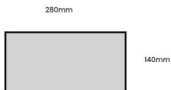

RUSTIC BOX 280X140X80

SKU: BXRED28014080 "XXX"

From £16.52 Excl. VAT

- FSC wood – great ecological credentials
- Range of rustic finishes – match your surroundings
- Lightweight – very portable
- Robust design – for everyday use
- 280mm x 140mm – compact size

VARIATIONS

Dark Brown
Natural
Rustic Brown

Colour

GALLERY IMAGES

RUSTIC BOX 280X140X80

This classic Rustic Box 280x140x80 tray is ideal as a merchandise display. It is great as a general desk or kitchen tidy and its range of rustic finishes offer flexibility for your design style. It is available in a range of standard sizes.

If you have particular size requirements that aren't listed then please do contact us for a bespoke design.

ADDITIONAL INFORMATION

Dimensions	280 × 140 × 80 mm
Finish	Stained, Lacquered
Wood	Redwood
Compartments	1 Compartment
Colour	Dark Brown, Rustic Brown, Natural