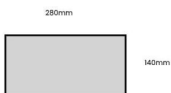

RUSTIC BOX 280X140X80

SKU: BXRED28014080 "XXX"

From £16.52 Excl. VAT

- FSC wood – great ecological credentials
- Range of rustic finishes – match your surroundings
- Lightweight – very portable
- Robust design – for everyday use
- 280mm x 140mm – compact size

VARIATIONS

Dark Brown
Natural
Rustic Brown

Colour

GALLERY IMAGES

RUSTIC BOX 280X140X80

This classic Rustic Box 280x140x80 tray is ideal as a merchandise display. It is great as a general desk or kitchen tidy and its range of rustic finishes offer flexibility for your design style. It is available in a range of standard sizes.

If you have particular size requirements that aren't listed then please do contact us for a bespoke design.

ADDITIONAL INFORMATION

Dimensions	280 × 140 × 80 mm
Finish	Stained, Lacquered
Wood	Redwood
Compartments	1 Compartment
Colour	Dark Brown, Rustic Brown, Natural