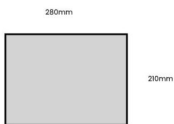

RUSTIC BOX 280X210X53

SKU: BXRED28021053 "XXX"

From £16.52 Excl. VAT

- FSC wood – great ecological credentials
- Range of rustic finishes – match your surroundings
- Lightweight – very portable
- Robust design – for everyday use
- 280mm x 210mm – compact size

VARIATIONS

Dark Brown
Natural
Rustic Brown

Colour

GALLERY IMAGES

RUSTIC BOX 280X210X53

This classic Rustic Box 280x210x53 tray is ideal as a merchandise display. It is great as a general desk or kitchen tidy and its range of rustic finishes offer flexibility for your design style. It is available in a range of standard sizes.

If you have particular size requirements that aren't listed then please do contact us for a bespoke design.

ADDITIONAL INFORMATION

Dimensions	280 × 210 × 53 mm
Finish	Stained, Lacquered
Wood	Redwood
Compartments	1 Compartment
Colour	Dark Brown, Rustic Brown, Natural