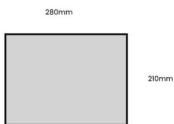

## RUSTIC BOX 280X210X53

**SKU:** BXRED28021053 "XXX"

**From £16.52 Excl. VAT**

- FSC wood – great ecological credentials
- Range of rustic finishes – match your surroundings
- Lightweight – very portable
- Robust design – for everyday use
- 280mm x 210mm – compact size

## RUSTIC BOX 280X210X53

This classic Rustic Box 280x210x53 tray is ideal as a merchandise display. It is great as a general desk or kitchen tidy and its range of rustic finishes offer flexibility for your design style. It is available in a range of standard sizes.

### ADDITIONAL INFORMATION

<b>Dimensions</b>	280 × 210 × 53 mm
<b>Finish</b>	Stained, Lacquered
<b>Wood</b>	Redwood
<b>Compartments</b>	1 Compartment
<b>Colour</b>	Dark Brown, Rustic Brown, Natural