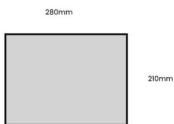

RUSTIC BOX 280X210X80

SKU: BXRED28021080 "XXX"

From £17.15 Excl. VAT

- FSC wood – great ecological credentials
- Range of rustic finishes – match your surroundings
- Lightweight – very portable
- Robust design – for everyday use
- 280mm x 210mm – great size

VARIATIONS

Dark Brown
Natural
Rustic Brown

Colour

GALLERY IMAGES

RUSTIC BOX 280X210X80

This classic Rustic Box 280x210x80 tray is ideal as a merchandise display. It is great as a general desk or kitchen tidy and its range of rustic finishes offer flexibility for your design style. It is available in a range of standard sizes.

If you have particular size requirements that aren't listed then please do contact us for a bespoke design.

ADDITIONAL INFORMATION

Weight	0.67 kg
Dimensions	280 × 210 × 80 mm
Finish	Stained, Lacquered
Wood	Redwood
Compartments	1 Compartment
Colour	Dark Brown, Rustic Brown, Natural