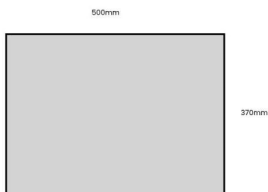

RUSTIC BOX 500X370X53

SKU: BXRED50037053 "XXX"

From £27.19 Excl. VAT

- FSC wood – great ecological credentials
- Range of rustic finishes – match your surroundings
- Lightweight – very portable
- Robust design – for everyday use
- 500mm x 370mm – great capacity

VARIATIONS

Dark Brown
Natural
Rustic Brown

Colour

GALLERY IMAGES

RUSTIC BOX 500X370X53

This classic Rustic Box 500x370x53 tray is ideal as a merchandise display. It is great as a general desk or kitchen tidy and its range of rustic finishes offer flexibility for your design style. It is available in a range of standard sizes.

If you have particular size requirements that aren't listed then please do contact us for a bespoke design.

ADDITIONAL INFORMATION

Dimensions	500 × 370 × 53 mm
Finish	Stained, Lacquered
Wood	Redwood
Compartments	1 Compartment
Colour	Dark Brown, Rustic Brown, Natural