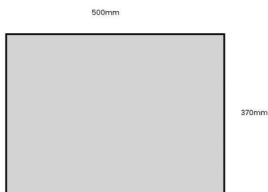

RUSTIC BOX 500X370X80

SKU: BXRED50037080 "XXX"

From £29.80 Excl. VAT

- FSC wood – great ecological credentials
- Range of rustic finishes – match your surroundings
- Lightweight – very portable
- Robust design – for everyday use
- 500mm x 370mm – great capacity

VARIATIONS

Dark Brown
Natural
Rustic Brown

Colour

GALLERY IMAGES

RUSTIC BOX 500X370X80

This classic Rustic Box 500x370x80 tray is ideal as a merchandise display. It is great as a general desk or kitchen tidy and its range of rustic finishes offer flexibility for your design style. It is available in a range of standard sizes.

If you have particular size requirements that aren't listed then please do contact us for a bespoke design.

ADDITIONAL INFORMATION

Weight	1.4 kg
Dimensions	500 × 370 × 80 mm
Finish	Stained, Lacquered
Wood	Redwood
Compartments	1 Compartment
Colour	Dark Brown, Rustic Brown, Natural