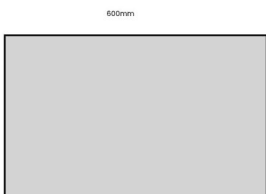

RUSTIC BOX 600X370X80

SKU: BXRED60037080 "XXX"

From £35.57 Excl. VAT

- FSC wood – great ecological credentials
- Range of rustic finishes – match your surroundings
- Lightweight – very portable
- Robust design – for everyday use
- 600mm x 370mm – great size

VARIATIONS

Dark Brown
Natural
Rustic Brown

Colour

GALLERY IMAGES

RUSTIC BOX 600X370X80

This classic Rustic Box 600x370x80 tray is ideal as a merchandise display. It is great as a general desk or kitchen tidy and its range of colours offers flexibility for your design style.

It is available in a range of standard sizes.

ADDITIONAL INFORMATION

Dimensions	600 × 370 × 80 mm
Finish	Stained, Lacquered
Wood	Redwood
Compartments	1 Compartment
Colour	Dark Brown, Rustic Brown, Natural