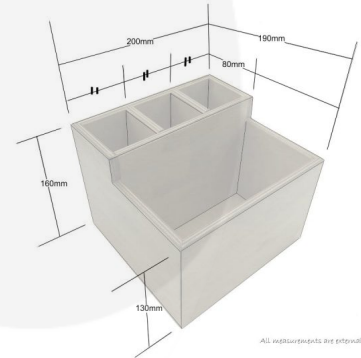

**RUSTIC BROWN 2-TIER 4
COMPARTMENT CUTLERY &
CONDIMENT HOLDER 190X200X160**

SKU: CU4-190200160RB

£32.33 Excl. VAT

- 2-tier 4 compartments - ample space
- Selection of finishes - match your style
- Robust design - suitable for everyday use

GALLERY IMAGES

RUSTIC BROWN 2-TIER 4 COMPARTMENT CUTLERY & CONDIMENT HOLDER 190X200X160

This wooden Rustic Brown 2-Tier 4 Compartment Cutlery & Condiment Holder 190x200x160 has ample space for your cutlery and other condiments. It is robustly made from 9mm ply.

ADDITIONAL INFORMATION

Dimensions	190 × 200 × 160 mm
Finish	Stained, Lacquered
Colour	Rustic Brown
Wood	Plywood