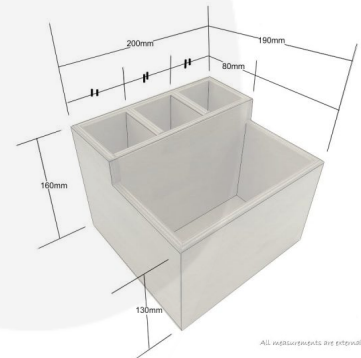

**RUSTIC BROWN 2-TIER 4
COMPARTMENT CUTLERY &
CONDIMENT HOLDER 190X200X160**

SKU: CU4-190200160RB

£32.33 Excl. VAT

- 2-tier 4 compartments - ample space
- Selection of finishes - match your style
- Robust design - suitable for everyday use

GALLERY IMAGES

RUSTIC BROWN 2-TIER 4 COMPARTMENT CUTLERY & CONDIMENT HOLDER 190X200X160

This wooden Rustic Brown 2-Tier 4 Compartment Cutlery & Condiment Holder 190x200x160 has ample space for your cutlery and other condiments. It is robustly made from 9mm ply.

ADDITIONAL INFORMATION

Dimensions	190 × 200 × 160 mm
Finish	Stained, Lacquered
Colour	Rustic Brown
Wood	Plywood