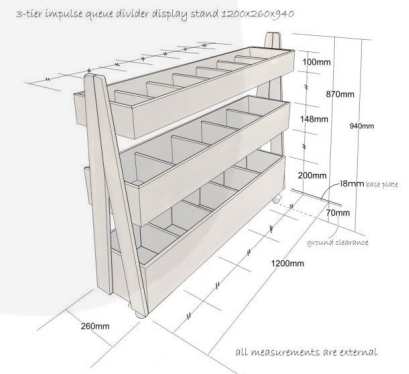

RUSTIC BROWN 3-TIER QUEUE DIVIDER DISPLAY STAND 1200X260X940

SKU: QD1200260750RB

£395.06 Excl. VAT

- Multi-function - Sales booster & queue barrier
- 7 top shelf compartments - plenty of display
- 5 mid & lower shelf bins - plenty of capacity
- Casters - for added mobility

GALLERY IMAGES

RUSTIC BROWN 3-TIER QUEUE DIVIDER DISPLAY STAND 1200X260X940

The Mobile Rustic Brown 3-Tier Queue Divider Display Stand 1200x260x940 has plenty of room for containing your products. You can position them close to hand at point of sale. This queue divider has 7 top shelf compartments offering plenty of display space. It has a further 6 bins on the mid and lower shelves offering plenty of capacity.

It is multi functional having a use as a queue divider as well and comes with a set of 4 casters of which 2 are lockable.

Lockable lids added are an optional extra for added security. It is available in a great range of colours.

For even more space there is the longer version in the [Mobile Rustic Brown 3-Tier Queue Divider Display Stand 1500x260x940](#)

ADDITIONAL INFORMATION

Weight	20.5 kg
Dimensions	1200 × 260 × 940 mm
Finish	Stained, Lacquered
Mobility	On Casters
Assembly	Pre-assembled
Options & Features	Lockable Lids
What it holds	Merchandise
Compartments	17 Compartments
Colour	Rustic Brown
Wood	Pine, Plywood