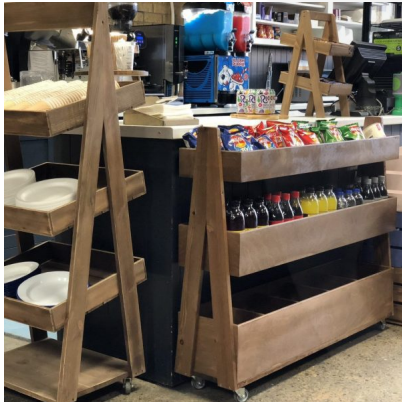

RUSTIC BROWN 3-TIER QUEUE DIVIDER DISPLAY STAND 1200X260X940

SKU: QD1200260750RB

£395.06 Excl. VAT

- Multi-function - Sales booster & queue barrier
- 7 top shelf compartments - plenty of display
- 5 mid & lower shelf bins - plenty of capacity
- Casters - for added mobility

GALLERY IMAGES

RUSTIC BROWN 3-TIER QUEUE DIVIDER DISPLAY STAND 1200X260X940

The Mobile Rustic Brown 3-Tier Queue Divider Display Stand 1200x260x940 has plenty of room for containing your products. You can position them close to hand at point of sale. This queue divider has 7 top shelf compartments offering plenty of display space. It has a further 6 bins on the mid and lower shelves offering plenty of capacity.

It is multi functional having a use as a queue divider as well and comes with a set of 4 casters of which 2 are lockable.

Lockable lids added are an optional extra for added security. It is available in a great range of colours.

For even more space there is the longer version in the [Mobile Rustic Brown 3-Tier Queue Divider Display Stand 1500x260x940](#)

ADDITIONAL INFORMATION

Weight	20.5 kg
Dimensions	1200 × 260 × 940 mm
Finish	Stained, Lacquered
Mobility	On Casters
Assembly	Pre-assembled
Options & Features	Lockable Lids
What it holds	Merchandise
Compartments	17 Compartments
Colour	Rustic Brown
Wood	Pine, Plywood