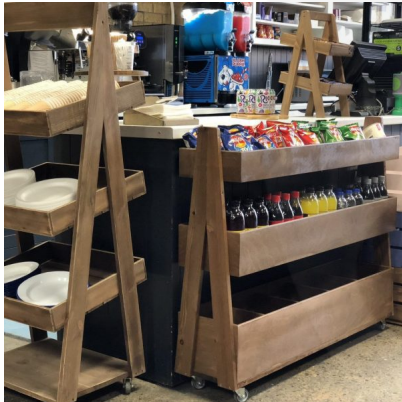

**RUSTIC BROWN 3-TIER QUEUE DIVIDER
 DISPLAY STAND 1200X260X940**

SKU: QD1200260750RB

£395.06 Excl. VAT

- Multi-function - Sales booster & queue barrier
- 7 top shelf compartments - plenty of display
- 5 mid & lower shelf bins - plenty of capacity
- Casters - for added mobility

GALLERY IMAGES

RUSTIC BROWN 3-TIER QUEUE DIVIDER DISPLAY STAND 1200X260X940

The Mobile Rustic Brown 3-Tier Queue Divider Display Stand 1200x260x940 has plenty of room for containing your products. You can position them close to hand at point of sale. This queue divider has 7 top shelf compartments offering plenty of display space. It has a further 6 bins on the mid and lower shelves offering plenty of capacity.

It is multi functional having a use as a queue divider as well and comes with a set of 4 casters of which 2 are lockable.

Lockable lids added are an optional extra for added security. It is available in a great range of colours.

For even more space there is the longer version in the [Mobile Rustic Brown 3-Tier Queue Divider Display Stand 1500x260x940](#)

ADDITIONAL INFORMATION

Weight	20.5 kg
Dimensions	1200 × 260 × 940 mm
Finish	Stained, Lacquered
Mobility	On Casters
Assembly	Pre-assembled
Options & Features	Lockable Lids
What it holds	Merchandise
Compartments	17 Compartments
Colour	Rustic Brown
Wood	Pine, Plywood