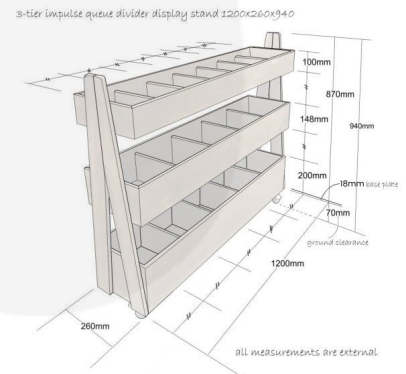

**RUSTIC BROWN 3-TIER QUEUE DIVIDER
 DISPLAY STAND 1200X260X940**

SKU: QD1200260750RB

£395.06 Excl. VAT

- Multi-function - Sales booster & queue barrier
- 7 top shelf compartments - plenty of display
- 5 mid & lower shelf bins - plenty of capacity
- Casters - for added mobility

GALLERY IMAGES

RUSTIC BROWN 3-TIER QUEUE DIVIDER DISPLAY STAND 1200X260X940

The Mobile Rustic Brown 3-Tier Queue Divider Display Stand 1200x260x940 has plenty of room for containing your products. You can position them close to hand at point of sale. This queue divider has 7 top shelf compartments offering plenty of display space. It has a further 6 bins on the mid and lower shelves offering plenty of capacity.

It is multi functional having a use as a queue divider as well and comes with a set of 4 casters of which 2 are lockable.

Lockable lids added are an optional extra for added security. It is available in a great range of colours.

For even more space there is the longer version in the [Mobile Rustic Brown 3-Tier Queue Divider Display Stand 1500x260x940](#)

ADDITIONAL INFORMATION

Weight	20.5 kg
Dimensions	1200 × 260 × 940 mm
Finish	Stained, Lacquered
Mobility	On Casters
Assembly	Pre-assembled
Options & Features	Lockable Lids
What it holds	Merchandise
Compartments	17 Compartments
Colour	Rustic Brown
Wood	Pine, Plywood