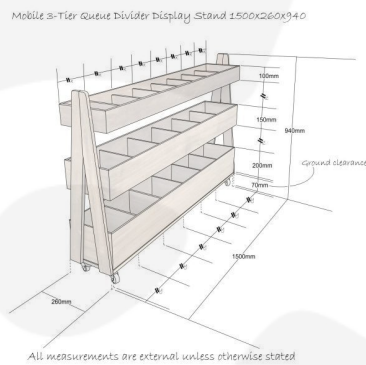

RUSTIC BROWN 3-TIER QUEUE DIVIDER DISPLAY STAND 1500X260X940

SKU: QD1500260940RB

£486.94 Excl. VAT

- 8 top shelf compartments - plenty of display
- 6 mid & lower shelf bins - plenty of capacity
- Multi-function - can be used as a queue divide offering versatility
- Casters - for added mobility

GALLERY IMAGES

MOBILE RUSTIC BROWN 3-TIER QUEUE DIVIDER DISPLAY STAND 1500X260X940

The Mobile Rustic Brown 3-Tier Queue Divider Display Stand 1500x260x940 has plenty of room for containing your products and having them close to hand at point of sale. It has eight compartments along the top shelf and 6 deeper compartments on the middle and lower shelves.

The queue divider comes with a set of 4 casters of which 2 are lockable. There is also the option of having lockable lids added to each tier for added security.

There is a shorter version if required with the [Mobile Rustic Brown 3-Tier Queue Divider Display Stand 1200x260x940](#)

It is also available in a range of colours.

ADDITIONAL INFORMATION

Dimensions	1500 × 260 × 940 mm
Finish	Stained, Lacquered
Mobility	On Casters
Assembly	Pre-assembled
Wood	Pine, Plywood
Options & Features	Lockable Lids
What it holds	Merchandise
Compartments	20 Compartments
Colour	Rustic Brown