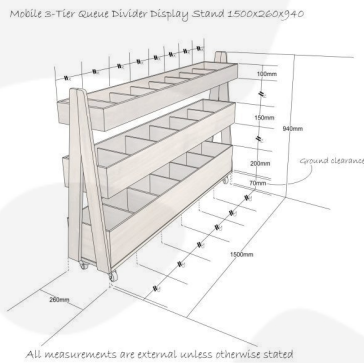

**RUSTIC BROWN 3-TIER QUEUE DIVIDER
 DISPLAY STAND 1500X260X940**

SKU: QD1500260940RB

£486.94 Excl. VAT

- 8 top shelf compartments - plenty of display
- 6 mid & lower shelf bins - plenty of capacity
- Multi-function - can be used as a queue divide offering versatility
- Casters - for added mobility

GALLERY IMAGES

MOBILE RUSTIC BROWN 3-TIER QUEUE DIVIDER DISPLAY STAND 1500X260X940

The Mobile Rustic Brown 3-Tier Queue Divider Display Stand 1500x260x940 has plenty of room for containing your products and having them close to hand at point of sale. It has eight compartments along the top shelf and 6 deeper compartments on the middle and lower shelves.

The queue divider comes with a set of 4 casters of which 2 are lockable. There is also the option of having lockable lids added to each tier for added security.

There is a shorter version if required with the [Mobile Rustic Brown 3-Tier Queue Divider Display Stand 1200x260x940](#)

It is also available in a range of colours.

ADDITIONAL INFORMATION

Dimensions	1500 × 260 × 940 mm
Finish	Stained, Lacquered
Mobility	On Casters
Assembly	Pre-assembled
Wood	Pine, Plywood
Options & Features	Lockable Lids
What it holds	Merchandise
Compartments	20 Compartments
Colour	Rustic Brown