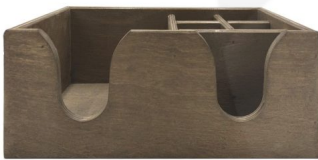

RUSTIC BROWN 6 COMPARTMENT CUTLERY & NAPKIN HOLDER 275X165X110

SKU: CU6-275165110RB

£31.05 Excl. VAT

- 6 compartments - ample space
- Selection of finishes - match your style
- Robust design - suitable for everyday use
- Multi functional - napkins, cutlery, stirrers etc

GALLERY IMAGES

© Comp. Cutlery & Napkin Holder 275x165x110

All measurements are external unless otherwise stated

RUSTIC BROWN 6 COMPARTMENT CUTLERY & NAPKIN HOLDER 275X165X110

This wooden Rustic Brown 6 Compartment Cutlery & Napkin Holder 275x165x110 has ample space for your cutlery, napkins, straws, stirrers and much more. It is robustly made from 9mm ply so is incredibly strong and durable. It will withstand the rigours of a bustling bar environment. Also known as a bar tidy or bar caddy this is great for cafes, bars and restaurants.

It is available in a selection of rustic stains to match your environment.

ADDITIONAL INFORMATION

Dimensions	275 × 165 × 110 mm
Finish	Stained, Lacquered
Colour	Rustic Brown
Wood	Plywood
Shopping Product Type	Holders
Napkin Space	147 x 135