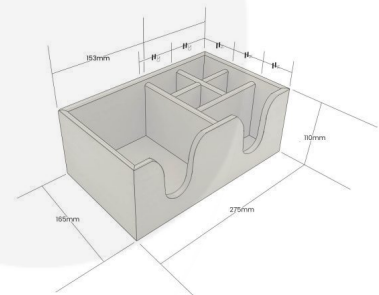

RUSTIC BROWN 6 COMPARTMENT CUTLERY & NAPKIN HOLDER 275X165X110

SKU: CU6-275165110RB

£31.05 Excl. VAT

- 6 compartments - ample space
- Selection of finishes - match your style
- Robust design - suitable for everyday use
- Multi functional - napkins, cutlery, stirrers etc

GALLERY IMAGES

© Comp. Cutlery & Napkin Holder 275x165x110

All measurements are external unless otherwise stated

RUSTIC BROWN 6 COMPARTMENT CUTLERY & NAPKIN HOLDER 275X165X110

This wooden Rustic Brown 6 Compartment Cutlery & Napkin Holder 275x165x110 has ample space for your cutlery, napkins, straws, stirrers and much more. It is robustly made from 9mm ply so is incredibly strong and durable. It will withstand the rigours of a bustling bar environment. Also known as a bar tidy or bar caddy this is great for cafes, bars and restaurants.

It is available in a selection of rustic stains to match your environment.

ADDITIONAL INFORMATION

Dimensions	275 × 165 × 110 mm
Finish	Stained, Lacquered
Colour	Rustic Brown
Wood	Plywood
Shopping Product Type	Holders
Napkin Space	147 x 135