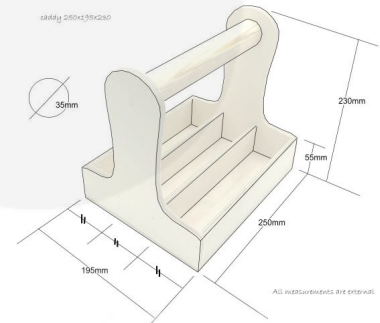

## RUSTIC BROWN BLACKBOARD CUTLERY CADDY 250X195X230

**SKU:** CUPLYBB250195230RB

**£27.90 Excl. VAT**

- Robust design - hardy for frequent use
- Blackboard panel - easy labelling
- Multi functional - for both cutlery & condiments
- Chunky 35mm handle - for even greater ease of use & comfort
- Range of finishes - match your designs
- Indoor or outdoor use - versatile to your needs

## RUSTIC BROWN BLACKBOARD CUTLERY CADDY 250X195X230

The Rustic Brown Blackboard Cutlery Caddy 250x195x230 is ideal for restaurants, cafes and pubs. It is invaluable for the table service of condiments, sauces and cutlery. The side panel has been painted in a blackboard paint to allow you to easily add your own labels.

It is also known as a silverware caddy or cutlery holder could also be used as a utensil caddy. We have robustly designed the caddy for frequent use from 9mm ply. It has a 35mm diameter handle for greater ease of use and comfort. We recess the handle into the ply for greater strength. The caddy has 3 cutlery wells at 55mm depth.

### ADDITIONAL INFORMATION

<b>Weight</b>	0.9 kg
<b>Dimensions</b>	250 × 165 × 230 mm
<b>Finish</b>	Stained, Lacquered
<b>Wood</b>	Plywood
<b>Options &amp; Features</b>	Blackboard Panel, Customisable
<b>Handle</b>	Integrated
<b>Colour</b>	Rustic Brown