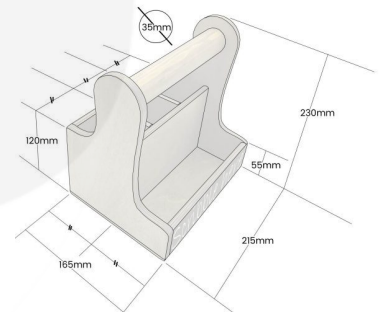

## RUSTIC BROWN BLACKBOARD CUTLERY & CONDIMENT CADDY 215X165X230

**SKU:** CCUPLYBB215165230RB

**£27.52 Excl. VAT**

- Robust design - hardy for frequent use
- Multi functional - for both cutlery & condiments
- Blackboard panel - label at will
- Chunky 35mm handle - for even greater ease of use & comfort
- Range of finishes - match your designs
- Indoor or outdoor use - versatile to your needs

### GALLERY IMAGES

Ply Cutlery & Condiment Caddy | 215x165x230

All measurements are external unless otherwise stated

It is also known as a blackboard table caddy or cutlery caddy. We have robustly designed the rustic brown caddy for frequent use from 9mm ply. It has a 35mm diameter handle for greater ease of use and comfort. We recess the handle into the ply for greater strength. The caddy has a condiment well at 60mm depth and a taller well on the opposite side separated by a middle partition for supporting cutlery. The Cutlery well is subdivided into 3 equal compartments.

### **ADDITIONAL INFORMATION**

<b>Weight</b>	0.9 kg
<b>Dimensions</b>	215 × 165 × 230 mm
<b>Finish</b>	Stained, Lacquered
<b>Wood</b>	Plywood
<b>Options &amp; Features</b>	Blackboard Panel, Customisable
<b>Handle</b>	Integrated
<b>Colour</b>	Rustic Brown