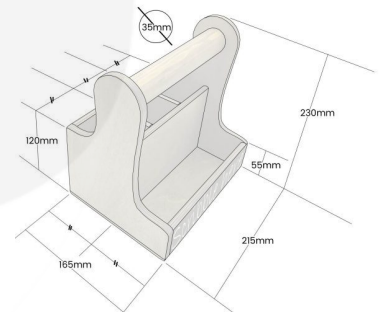

## RUSTIC BROWN BLACKBOARD CUTLERY & CONDIMENT CADDY 215X165X230

**SKU:** CCUPLYBB215165230RB

**£27.52 Excl. VAT**

- Robust design - hardy for frequent use
- Multi functional - for both cutlery & condiments
- Blackboard panel - label at will
- Chunky 35mm handle - for even greater ease of use & comfort
- Range of finishes - match your designs
- Indoor or outdoor use - versatile to your needs

### GALLERY IMAGES

Ply Cutlery & Condiment Caddy | 215x165x230

All measurements are external unless otherwise stated

It is also known as a blackboard table caddy or cutlery caddy. We have robustly designed the rustic brown caddy for frequent use from 9mm ply. It has a 35mm diameter handle for greater ease of use and comfort. We recess the handle into the ply for greater strength. The caddy has a condiment well at 60mm depth and a taller well on the opposite side separated by a middle partition for supporting cutlery. The Cutlery well is subdivided into 3 equal compartments.

### ADDITIONAL INFORMATION

<b>Weight</b>	0.9 kg
<b>Dimensions</b>	215 × 165 × 230 mm
<b>Finish</b>	Stained, Lacquered
<b>Wood</b>	Plywood
<b>Options &amp; Features</b>	Blackboard Panel, Customisable
<b>Handle</b>	Integrated
<b>Colour</b>	Rustic Brown